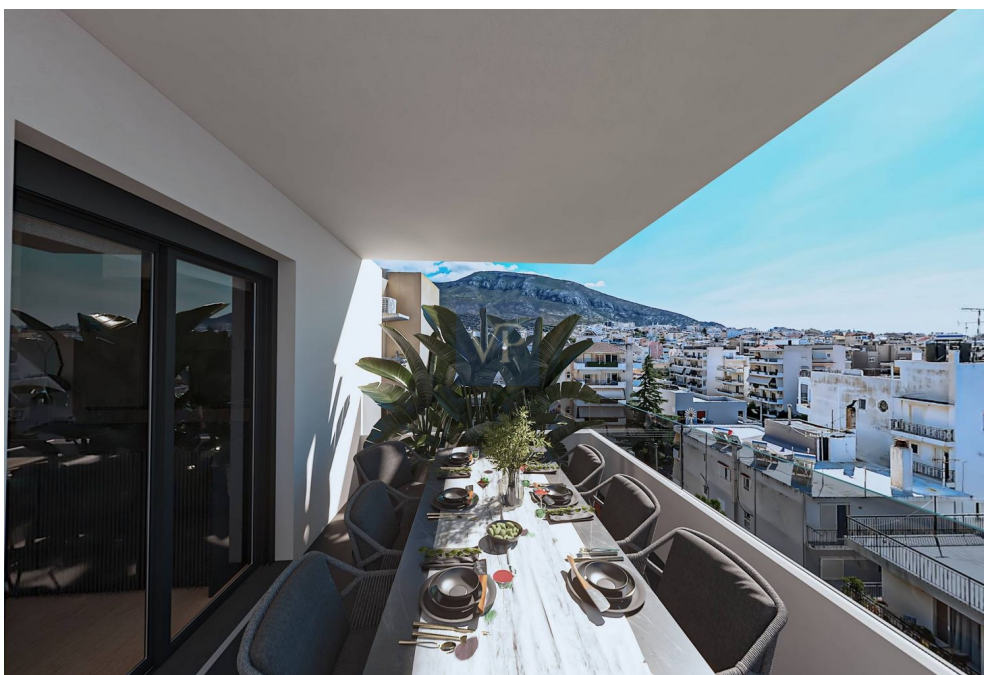

Número da propriedade: 953606 - 14561 Glyfada, Athens Riviera

O imóvel