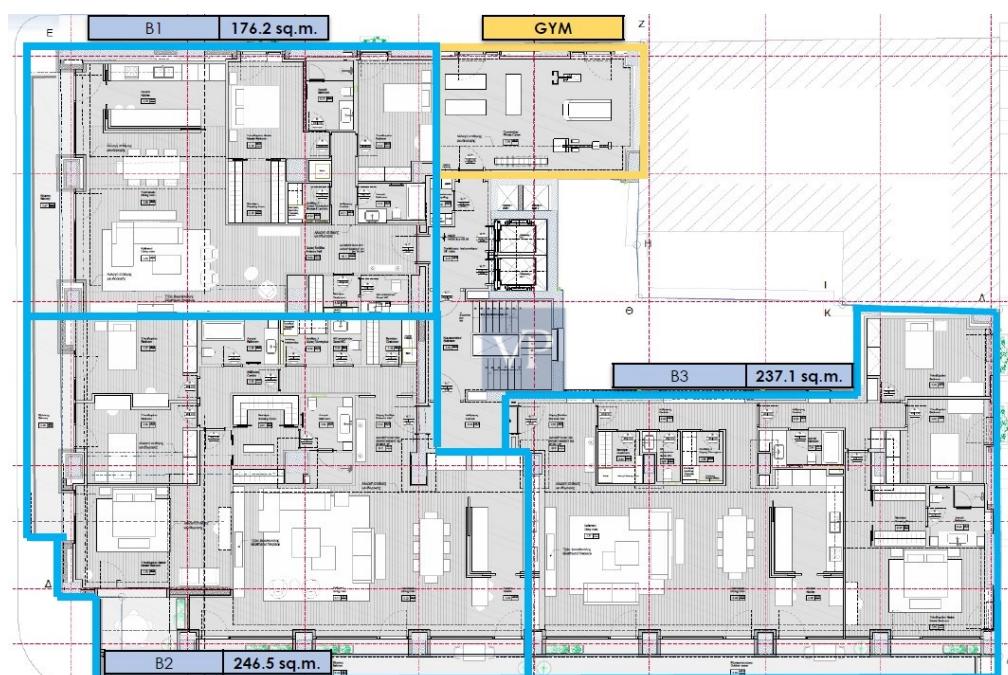

CODICE OGGETTO: 1062644 - 11636 Mets - Kalimarmaro, Athens Center

La proprietà