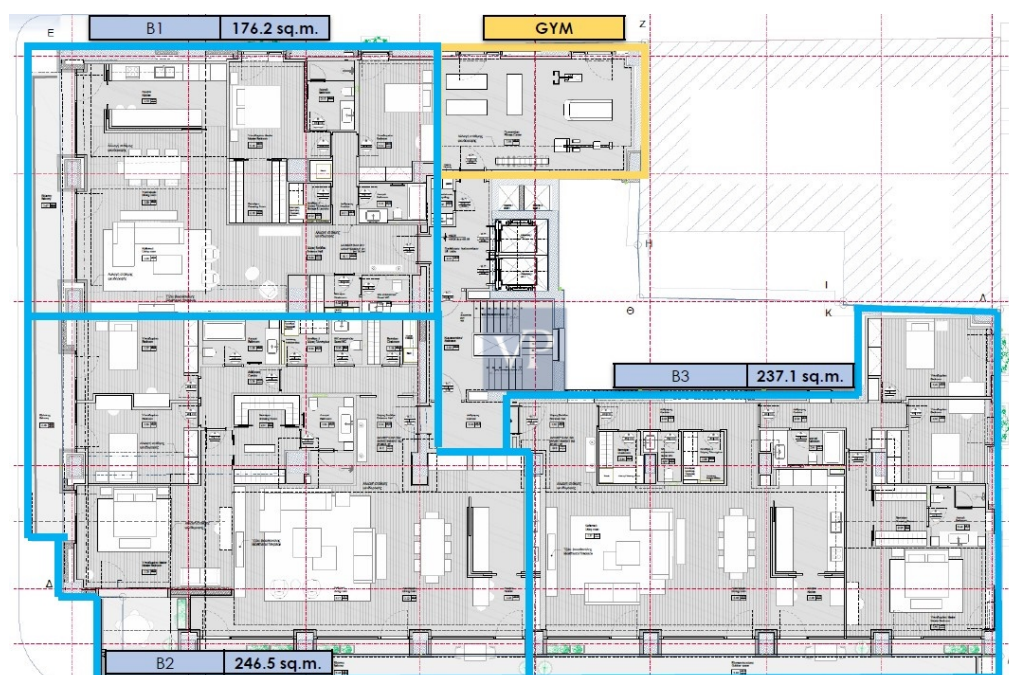

CODICE OGGETTO: 1062645 - 11636 Mets - Kalimarmaro, Athens Center

La proprietà