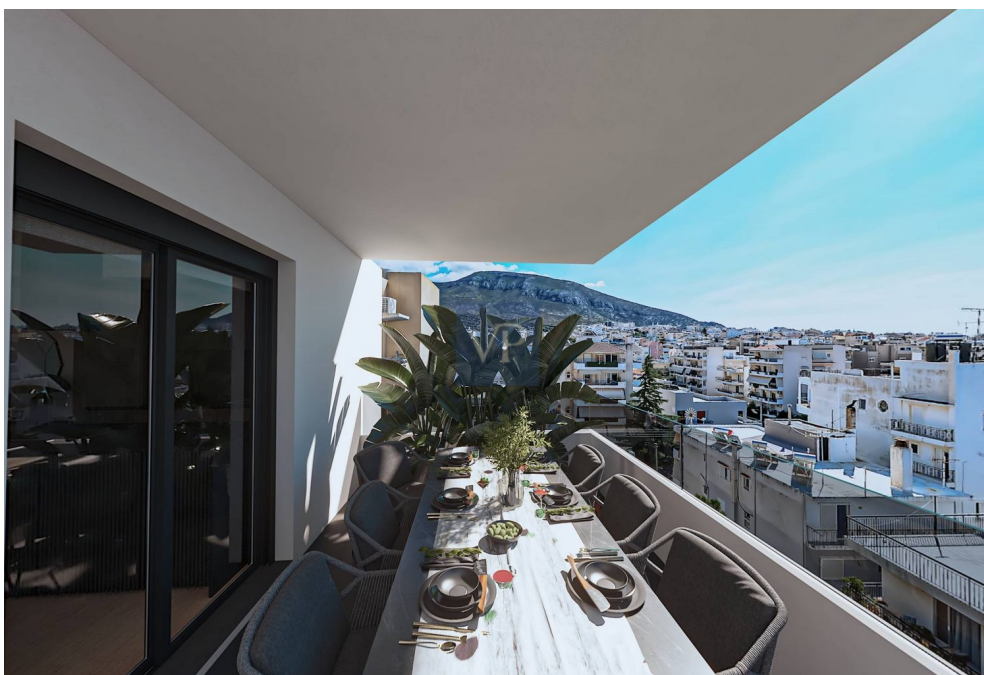

CODICE OGGETTO: 953585 - 14561 Glyfada, Athens Riviera

La proprietà