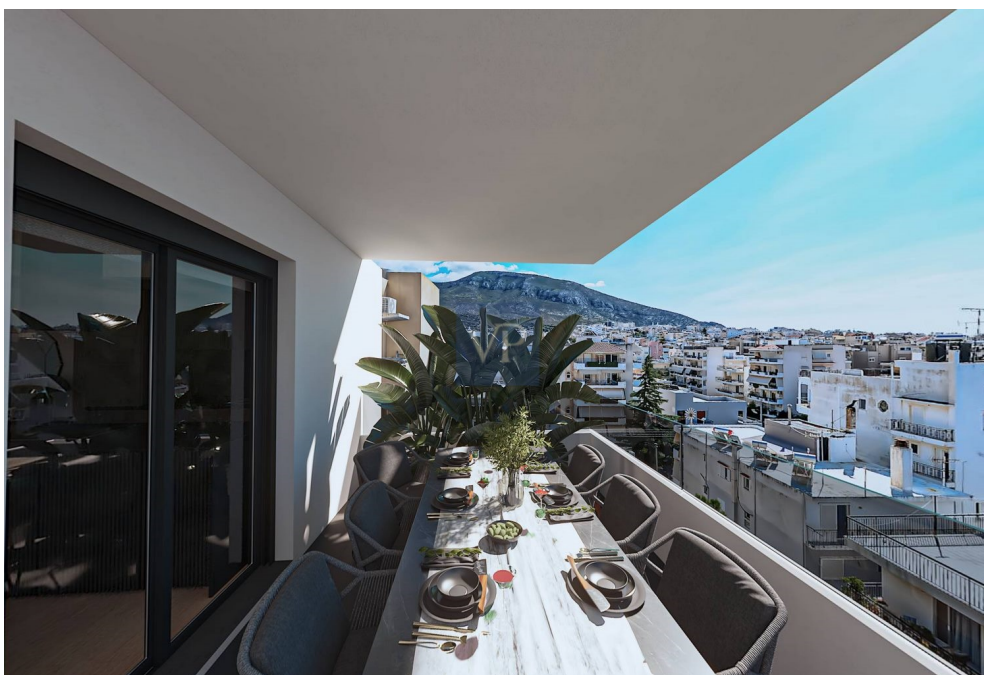

CODICE OGGETTO: 953606 - 14561 Glyfada, Athens Riviera

La proprietà