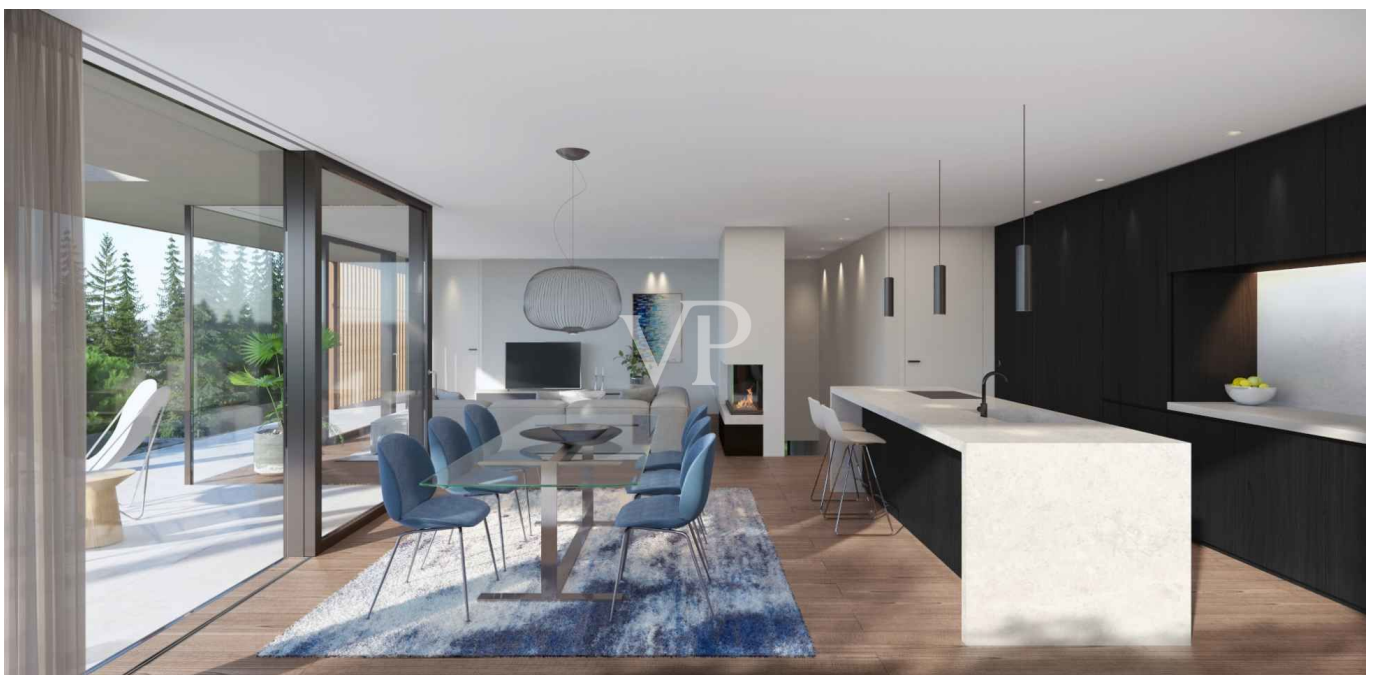

CODICE OGGETTO: IT23415481 - Petersberg – Südtirol [Trentino-Alto Adige]

La proprietà