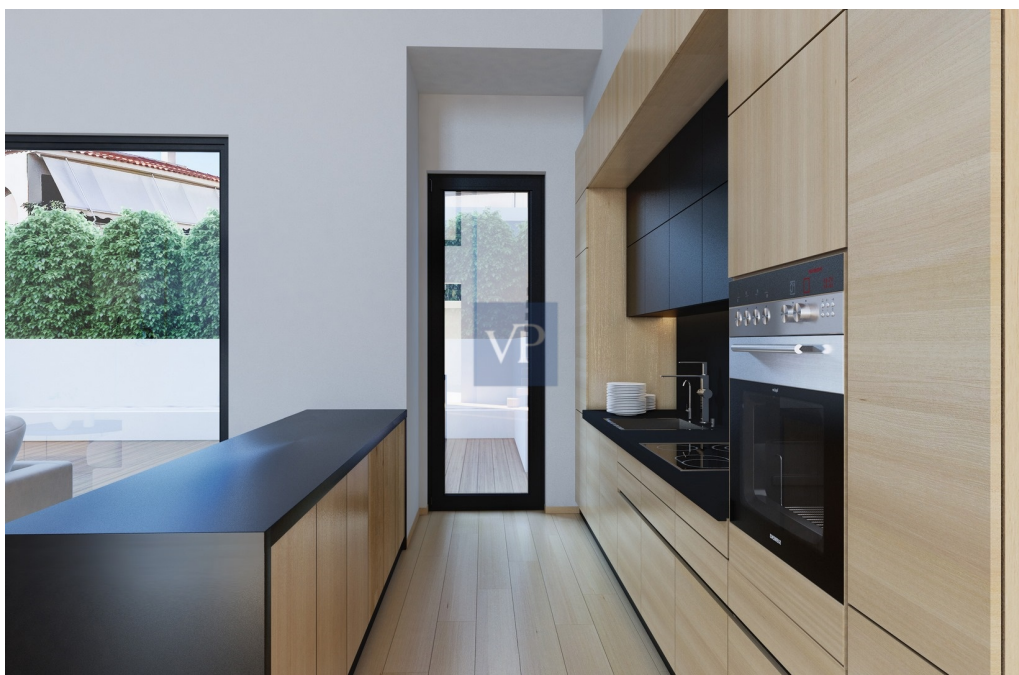

VP azonosító: 953432 - 16561 Glyfada, Athens Riviera

Az ingatlan