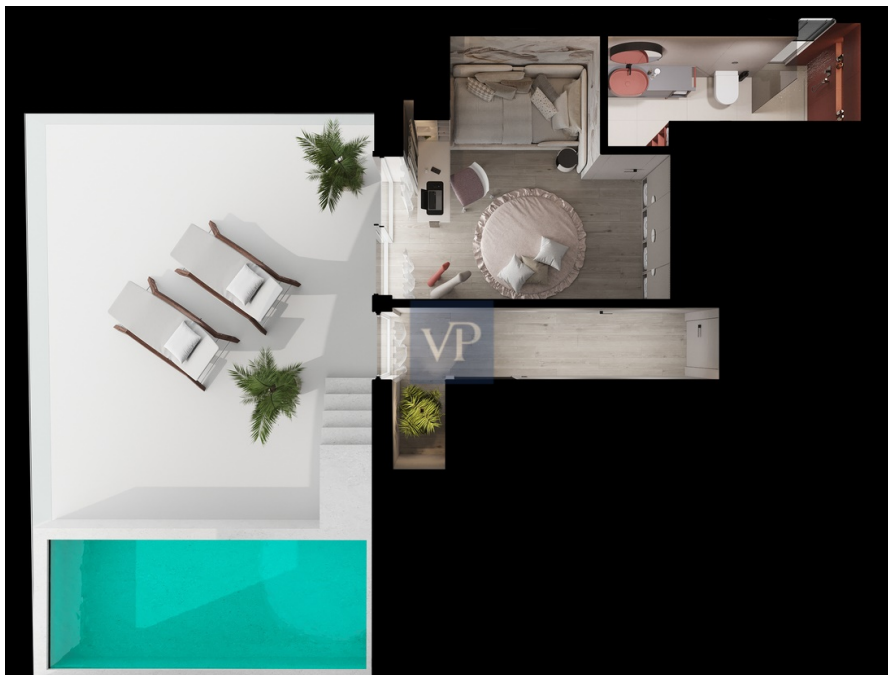

?? ?????????

??????? ???????: 966830 - Glyfada, Athens Riviera

??? ?????? ???????????

In the heart of Glyfada, an architectural masterpiece awaits those who seek the pinnacle of refined living. This maisonette, a true sanctuary of sophistication, spans two luminous levels, harmonizing luxury with breathtaking sea and mountain vistas that cascade through expansive floor-to-ceiling windows. The fourth floor unveils an open-concept design where a state-of-the-art gourmet kitchen with a sleek island bench becomes the heart of the home, seamlessly flowing into the living and dining areas. Here, every detail has been crafted for both grand entertaining and intimate moments, with soaring ceilings amplifying the sense of space and light. Four serene bedrooms, including a sumptuous master suite, each offer elevated ceilings and spa-inspired en-suites, creating private retreats of tranquility. The fifth floor, accessible by a private internal elevator or a striking staircase, invites relaxation and indulgence. The rooftop oasis boasts a private pool and an expansive balcony, where panoramic views of the azure sea and surrounding landscape provide a daily escape from the ordinary. Practicality meets elegance with three secure underground parking spaces and a dedicated storage area, ensuring convenience at every turn. Situated moments from Glyfada's vibrant promenade, pristine beaches, and renowned dining, this smart home offers a seamless blend of modernity and timeless luxury. Harmony Touch delivers an unparalleled lifestyle for those who seek beauty in every detail.