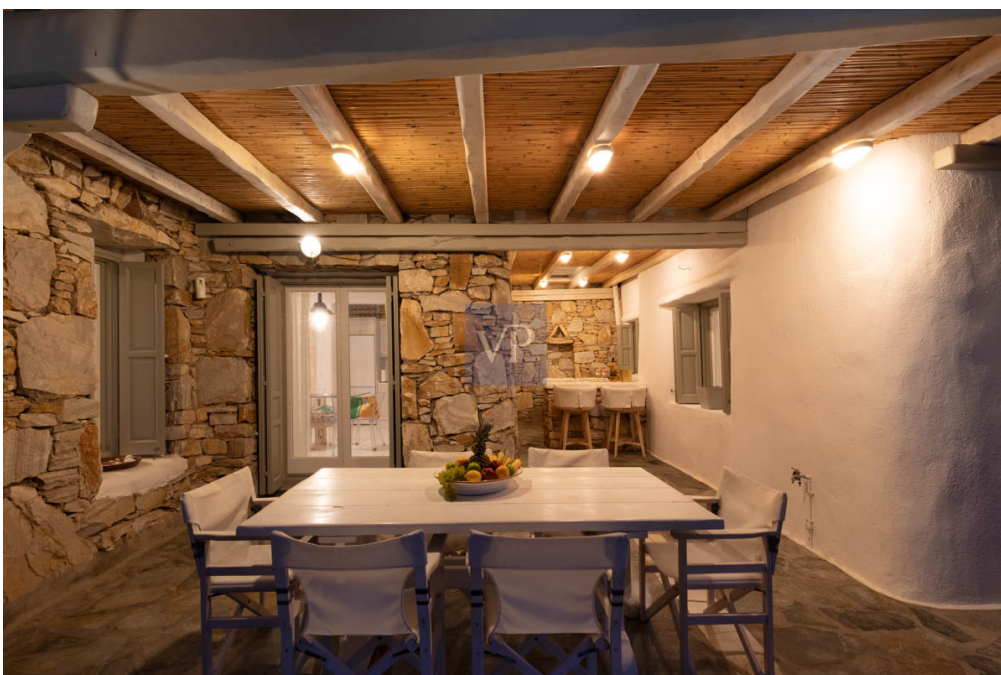

???????? ??????????: GR23373112 - 84600 Mykonos – Cyclades

?? ?????????

???????? ??????????: GR23373112 - 84600 Mykonos – Cyclades

??? ?????? ???????????

Indulge in the awe-inspiring spectacle of the sun as it gracefully descends, casting a mesmerizing palette of vivid reds and radiant golds upon the tranquil sea, allowing yourself to be fully immersed in the unfolding beauty. The Opulence Estate comprises of two separate villas, each boasting a remarkable architectural design that exudes a distinctive charm resonant of the Mediterranean essence. Both villas present an identical floor plan, characterized by a timeless interior style with white wooden beams on the ceilings, while traditional arches gracefully guide one's journey from the hallway into the captivating open-plan living spaces. The kitchens are equipped with white wooden cabinets and countertops, perfectly aligned with the overall aesthetic. The first-floor owner's suites boast large en-suite bathrooms and private balconies that, from an intimate vantage point, offer commanding views of the pool and terraces combined with an enchanting panorama of breathtaking vistas of the magnificent Aegean sea. These remarkable villas share an array of exceptional outdoor spaces, including a secluded private pool and expansive panoramic terraces, meticulously designed to facilitate outdoor living and dining experiences imbued with unparalleled sophistication. To further enrich these spaces, a covered bar adds an air of exclusivity and allure. Moreover, two generously proportioned and luminous guest rooms, with en-suite bathrooms, seamlessly adjoin the main living areas, unveiling their splendor to the captivating views that unfold before them. Strategically situated in close proximity to the vibrant hub of Mykonos town and the renowned beaches of Ornos and Saint John, the Opulence Estate ensures utmost convenience and effortless access to these coveted destinations, allowing you to fully embrace the quintessential essence of this captivating island paradise.