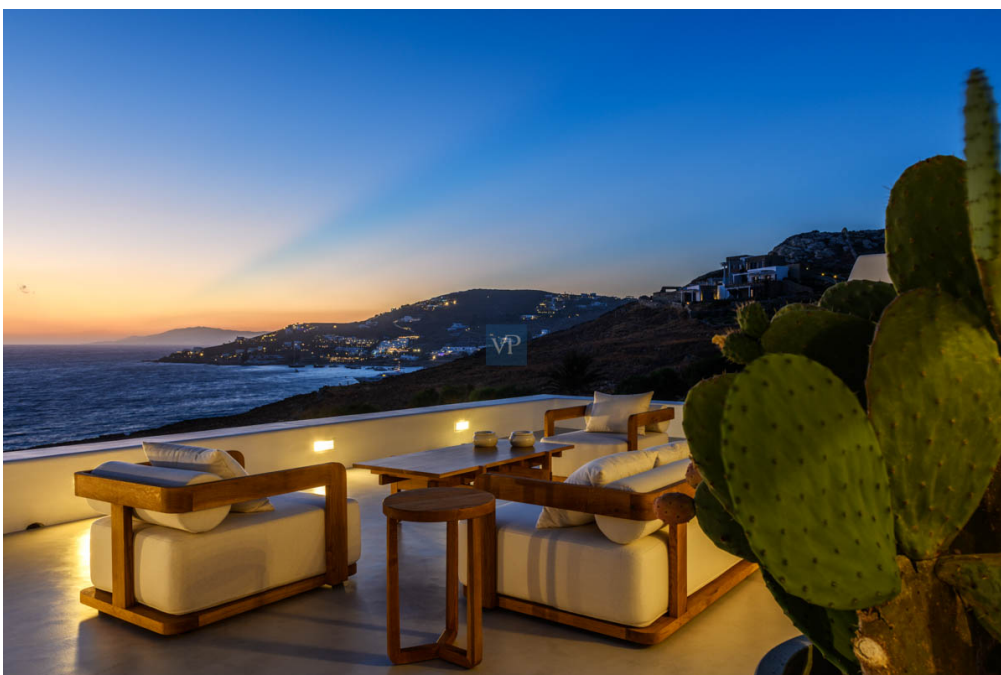

???????? ??????????: GR23373078 - 84600 Mykonos – Cyclades

?? ?????????

??????? ???????: GR23373078 - 84600 Mykonos – Cyclades

??? ?????? ???????????

Escape to paradise at our luxurious villa in Agios Ioannis, Mykonos. With its stunning layout and breathtaking views, this villa is the ultimate destination. Step inside the main building, where you'll find a spacious living room that opens up to a private terrace. The fully equipped kitchen and office/lounge area provide all the comforts of home. Indulge in the opulent master bedroom with a king-size bed and en-suite bathroom on the lower level, along with a cozy twin bedroom. For added privacy, the independent master bedroom features a lounge area, terrace access, and a magnificent view of the sea. The guest house on the ground floor offers a master bedroom with a king-size bed and en-suite bathroom, as well as a double bedroom with skylight and en-suite bathroom. The separate entrance leads to another master bedroom with a private terrace and breathtaking sea views. Upstairs, the guest house boasts a master bedroom with a separate bathroom, dine area, kitchenette, and lounge area, all complemented by air conditioning. Outside, immerse yourself in luxury with a refreshing swim in the pool or soak in the inviting jacuzzi. The BBQ area is perfect for hosting unforgettable gatherings, while the sunbeds and umbrellas offer relaxation in the sun. The shaded built sofas and wind-protected dining lounge provide comfort and tranquility, all while taking in the superb views. Conveniently located near the airport, port, town, and beach, our villa offers easy access to explore the wonders of Mykonos. Return to your gated property and park your car with peace of mind. Prepare for an unparalleled experience at Coastal Elegance in Agios Ioannis, Mykonos. Immerse yourself in luxury, comfort, and the stunning beauty of this Greek paradise. Your dream vacation awaits.