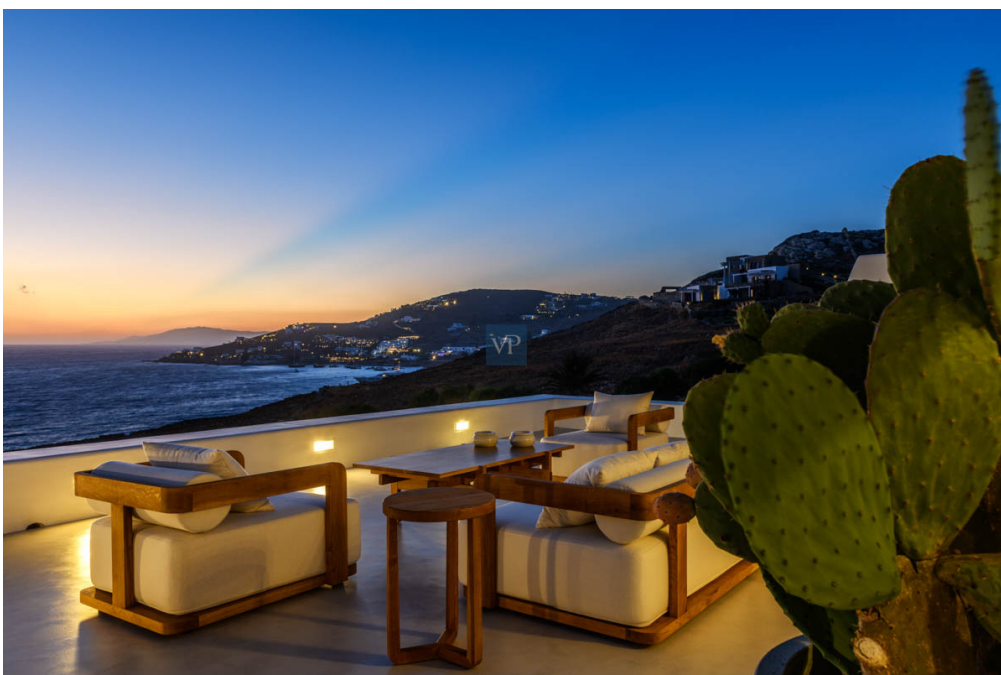

???????? ??????????: GR23373078 - 84600 Mykonos – Cyclades

?? ?????????

??????? ???????: GR23373078 - 84600 Mykonos – Cyclades

??? ?????? ???????????

Escape to paradise at our luxurious villa in Agios Ioannis, Mykonos. With its stunning layout and breathtaking views, this villa is the ultimate destination. Step inside the main building, where you'll find a spacious living room that opens up to a private terrace. The fully equipped kitchen and office/lounge area provide all the comforts of home. Indulge in the opulent master bedroom with a king-size bed and en-suite bathroom on the lower level, along with a cozy twin bedroom. For added privacy, the independent master bedroom features a lounge area, terrace access, and a magnificent view of the sea. The guest house on the ground floor offers a master bedroom with a king-size bed and en-suite bathroom, as well as a double bedroom with a skylight and en-suite bathroom. The separate entrance leads to another master bedroom with a private terrace and breathtaking sea views. Upstairs, the guest house boasts a master bedroom with a separate bathroom, dine area, kitchenette, and lounge area, all complemented by air conditioning. Outside, immerse yourself in luxury with a refreshing swim in the pool or soak in the inviting jacuzzi. The BBQ area is perfect for hosting unforgettable gatherings, while the sunbeds and umbrellas offer relaxation in the sun. The shaded built sofas and wind-protected dining lounge provide comfort and tranquility, all while taking in the superb views. Conveniently located near the airport, port, town, and beach, our villa offers easy access to explore the wonders of Mykonos. Return to your gated property and park your car with peace of mind. Prepare for an unparalleled experience at Coastal Elegance in Agios Ioannis, Mykonos. Immerse yourself in luxury, comfort, and the stunning beauty of this Greek paradise. Your dream vacation awaits