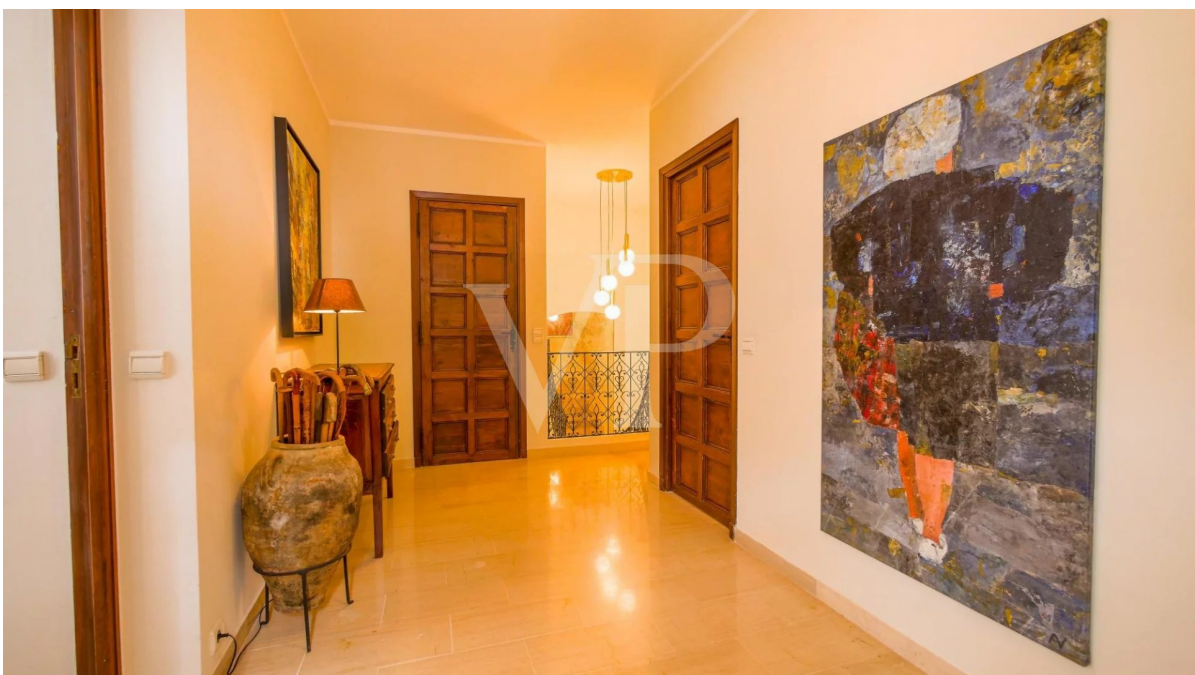

?? ????????

??????? ????????: 82511816 - 06140 Vence – Provence-Alpes-Cote d'Azur

??? ?????? ???????????

Majestic property with stunning panoramic views of the Riviera and the Mediterranean - from the Alps to the sea, from Monaco to the Bay of Cannes and the Esterel. Ideally located on a south facing hillside near the medieval village of Vence, and not far from Saint-Paul de Vence. With a livable surface of 670 sqm on two levels, the property comprises: a spacious and bright living room of 80 sqm with fireplace, a tower room, a spacious and modern kitchen of 45 sqm with dining area, a small appetizer kitchen, and separate dining room. The kitchen and dining room open up onto the terraces with an outdoor dining area under the olive trees. Large master bedroom with ensuite bathroom and tower room, 5 more bedrooms. All bedrooms with views of the Mediterranean. Surrounded by a lovely garden, planted with olive trees, and various covered and open terraces overlooking the Riviera. Large pool area with a covered terrace and BBQ. Spacious garage for several cars. Vence is situated in the Riviera hinterland at a few hundred meters above sea level. It is known for its artistic history, its museums and galleries of modern and experimental art. Both artists Henri Matisse and Marc Chagall have lived and were active in Vence. Information on the risks to which this property is exposed is available on the Géorisques website: www.georisques.gouv.fr