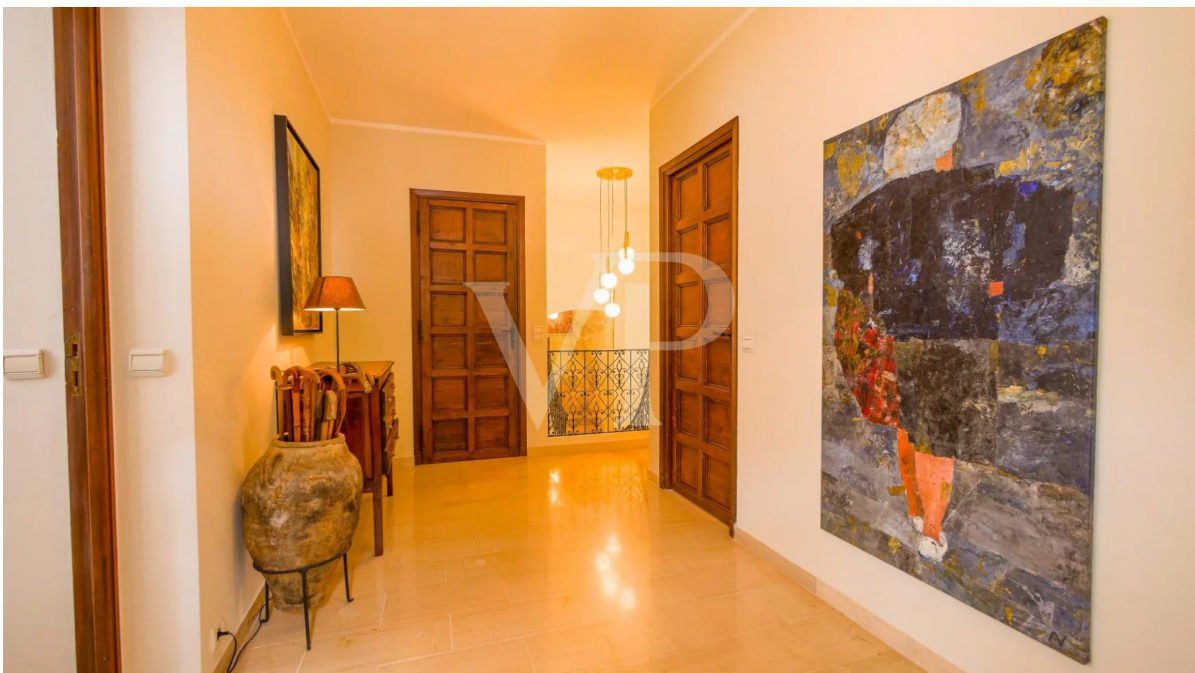

?? ????????

??????? ????????: 82511816 - 06140 Vence – Provence-Alpes-Cote d'Azur

??? ?????? ???????????

Majestic property with stunning panoramic views of the Riviera and the Mediterranean - from the Alps to the sea, from Monaco to the Bay of Cannes and the Esterel. Ideally located on a south facing hillside near the medieval village of Vence, and not far from Saint-Paul de Vence. With a livable surface of 670 sqm on two levels, the property comprises: a spacious and bright living room of 80 sqm with fireplace, a tower room, a spacious and modern kitchen of 45 sqm with dining area, a small appetizer kitchen, and separate dining room. The kitchen and dining room open up onto the terraces with an outdoor dining area under the olive trees. Large master bedroom with ensuite bathroom and tower room, 5 more bedrooms. All bedrooms with views of the Mediterranean. Surrounded by a lovely garden, planted with olive trees, and various covered and open terraces overlooking the Riviera. Large pool area with a covered terrace and BBQ. Spacious garage for several cars. Vence is situated in the Riviera hinterland at a few hundred meters above sea level. It is known for its artistic history, its museums and galleries of modern and experimental art. Both artists Henri Matisse and Marc Chagall have lived and were active in Vence. Information on the risks to which this property is exposed is available on the Géorisques website: www.georisques.gouv.fr