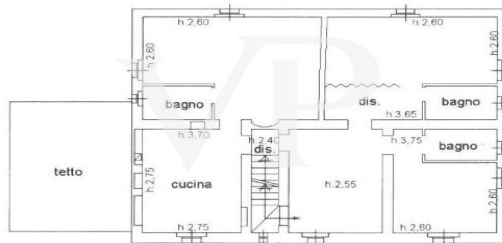

PIANO T

PIANO 1