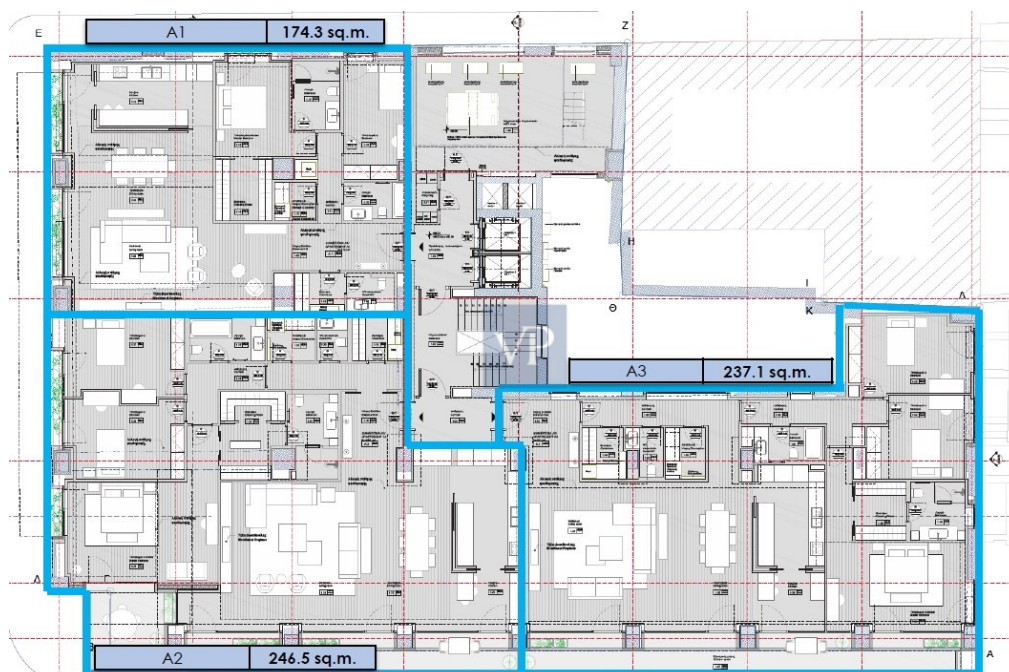

CODE DU BIEN: 1062618 - 11636 Mets - Kalimarmaro, Athens Center

La propriété