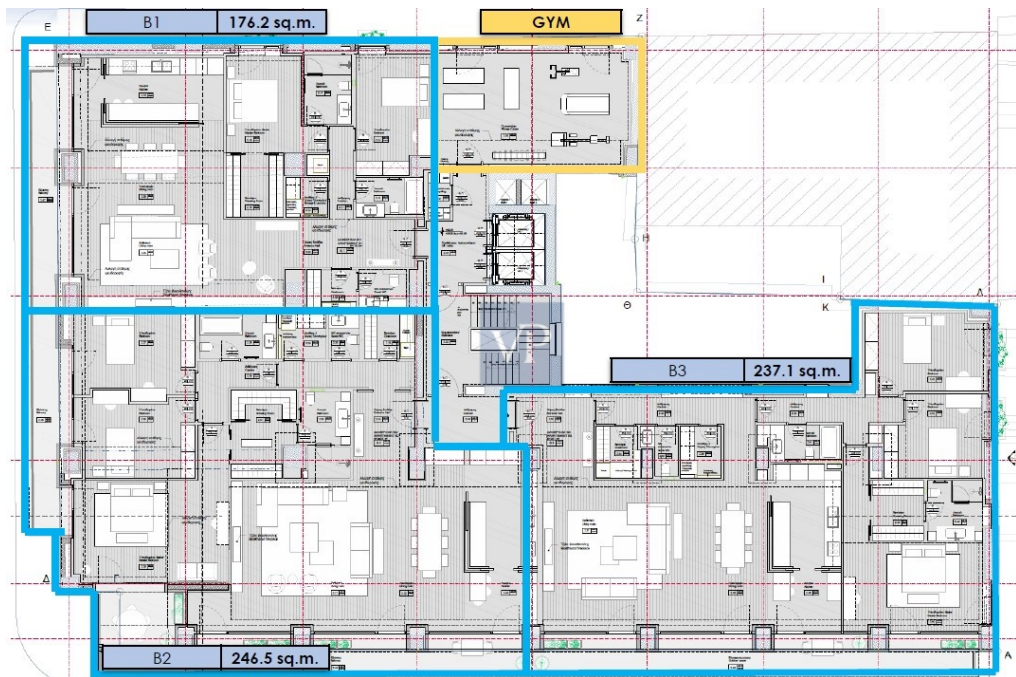

CODE DU BIEN: 1062618 - 11636 Mets - Kalimarmaro, Athens Center

La propriété