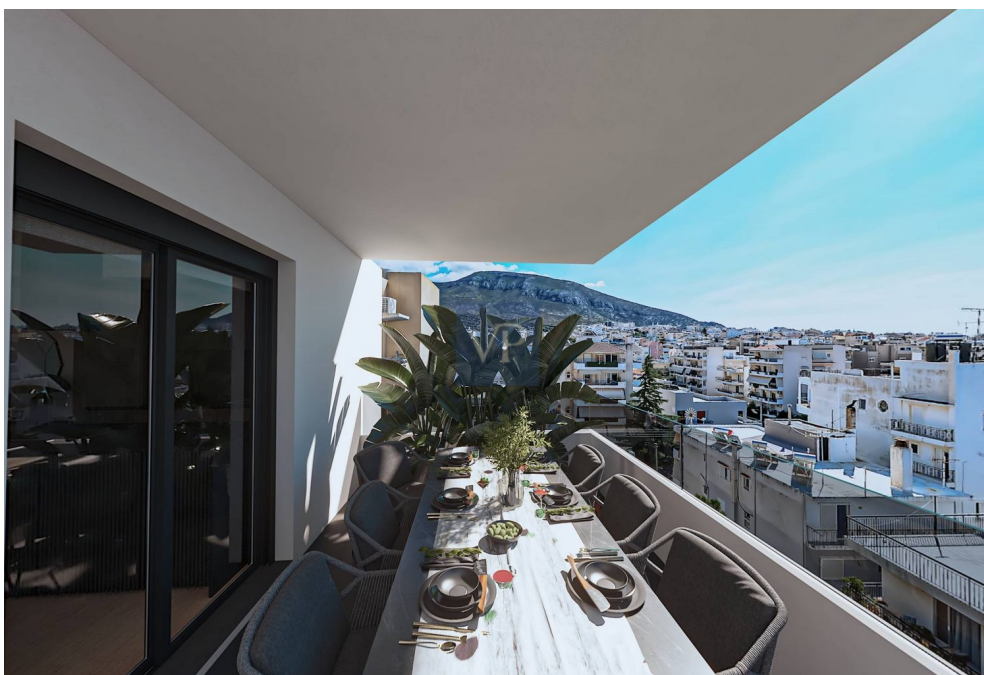

Property ID: 953585 - 14561 Glyfada, Athens Riviera

The property

Property ID: 953585 - 14561 Glyfada, Athens Riviera

A first impression

Welcome to Velvet Oasis, a truly elegant maisonette that spans the fourth and fifth floors of a newly developed building in the heart of Glyfada. This stunning residence features three beautifully designed bedrooms and a stylish bathroom, offering the perfect blend of comfort and functionality. As an added convenience, it also includes a private underground parking space, ensuring ease and accessibility at all times. Step inside and be greeted by the warmth of wooden floors throughout, creating a cozy yet refined atmosphere. With an energy certificate pending publication, this property embodies the essence of modern living, seamlessly blending sustainability with contemporary design. Just 4.5 kilometers from the sparkling seaside, Velvet Oasis boasts panoramic views of the stunning coastline, allowing you to soak in the natural beauty from the comfort of your own home. The maisonette is designed to embrace the bright and airy ambiance, enhanced by thoughtful details such as an internal elevator and ample storage space. Whether you're relaxing in the spacious living areas or enjoying the serene views, this residence offers the ultimate in comfort and convenience. Located in Glyfada, one of Athens' most sought-after southern suburbs, Velvet Oasis combines the best of both worlds—a tranquil retreat by the sea with easy access to the vibrant city center. Here, you'll experience the perfect lifestyle: the calm of the coast and the energy of the city, all from the luxury of your own oasis.