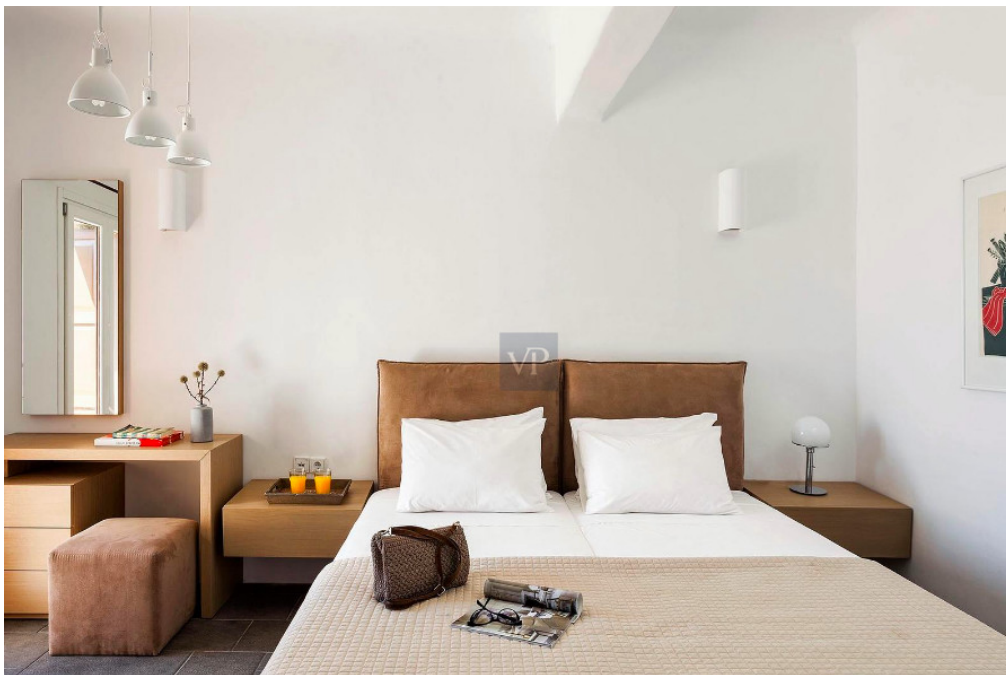

Property ID: GR23373021 - 84600 Mykonos – Kykladen

The property