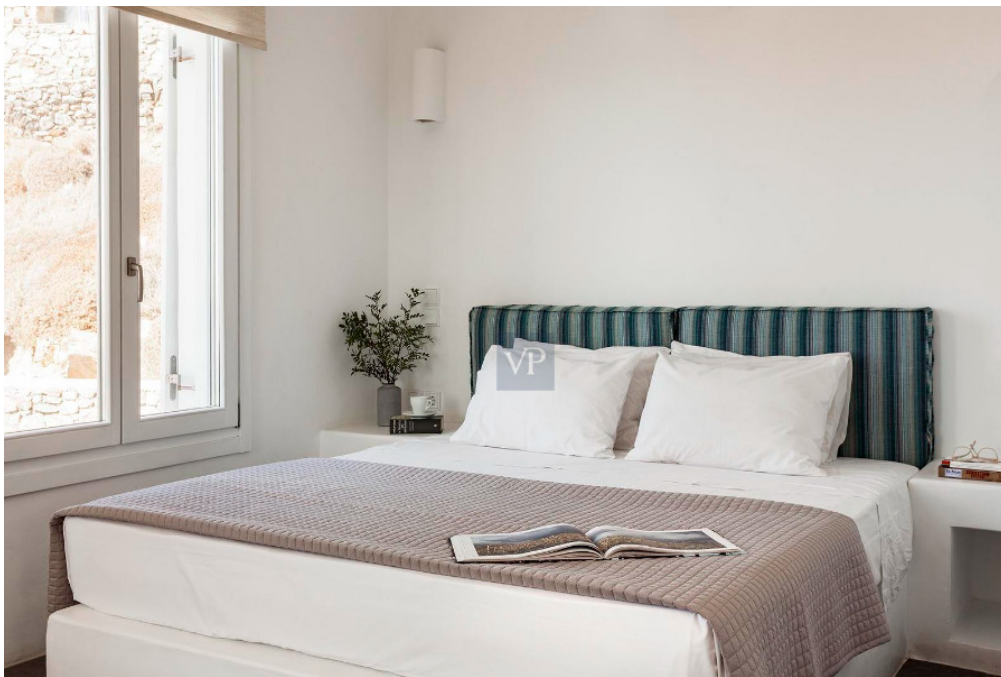

Property ID: GR23373021 - 84600 Mykonos – Kykladen

The property