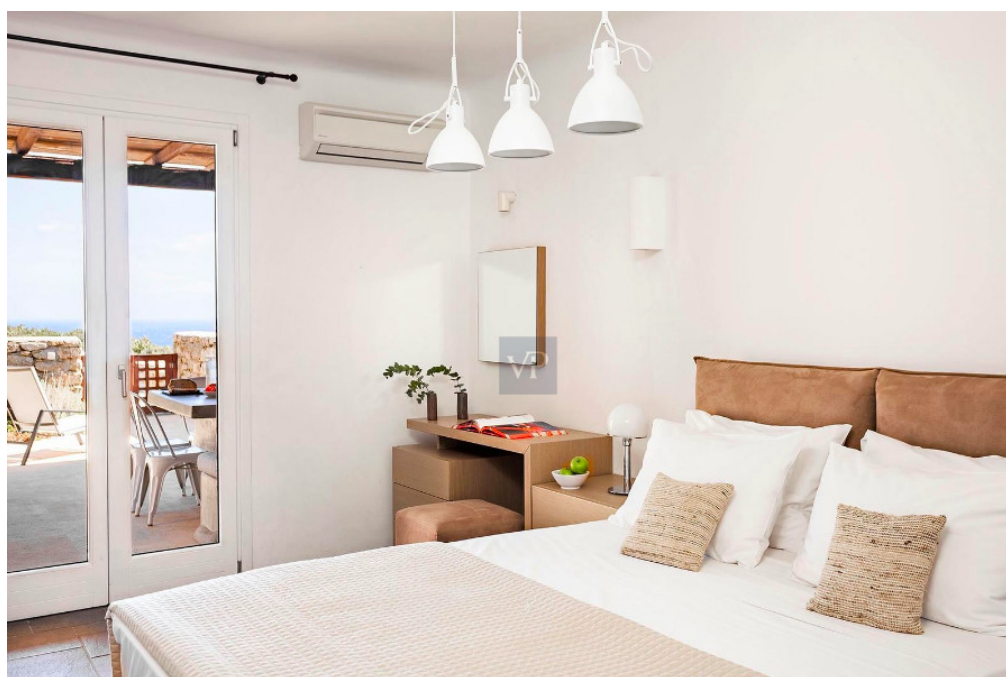

Property ID: GR23373021 - 84600 Mykonos – Kykladen

The property