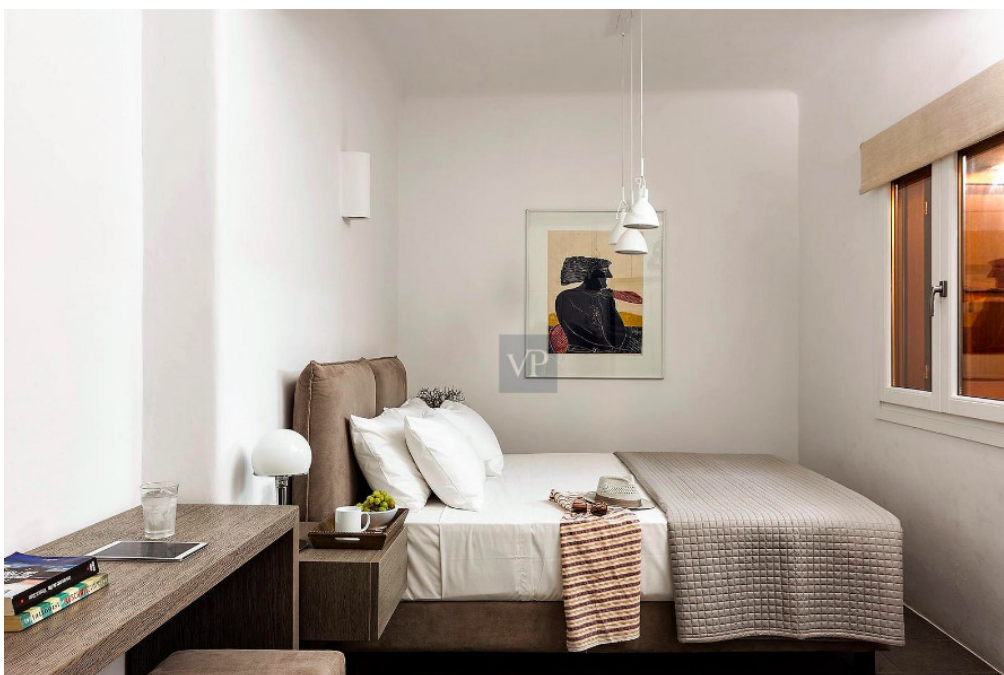

Property ID: GR23373021 - 84600 Mykonos – Kykladen

The property