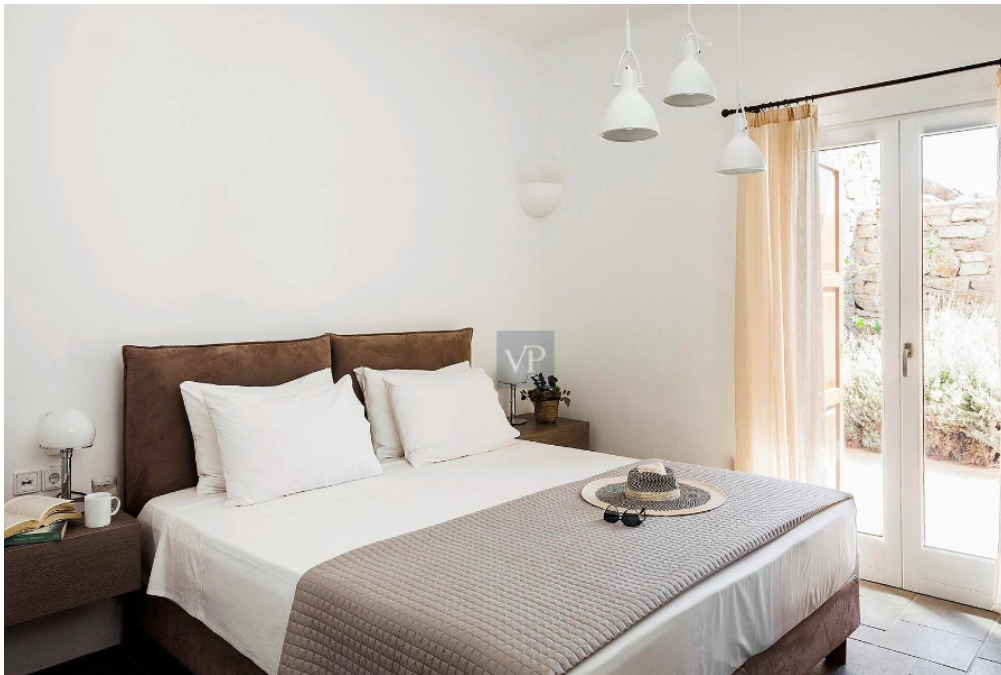

Property ID: GR23373021 - 84600 Mykonos – Kykladen

The property