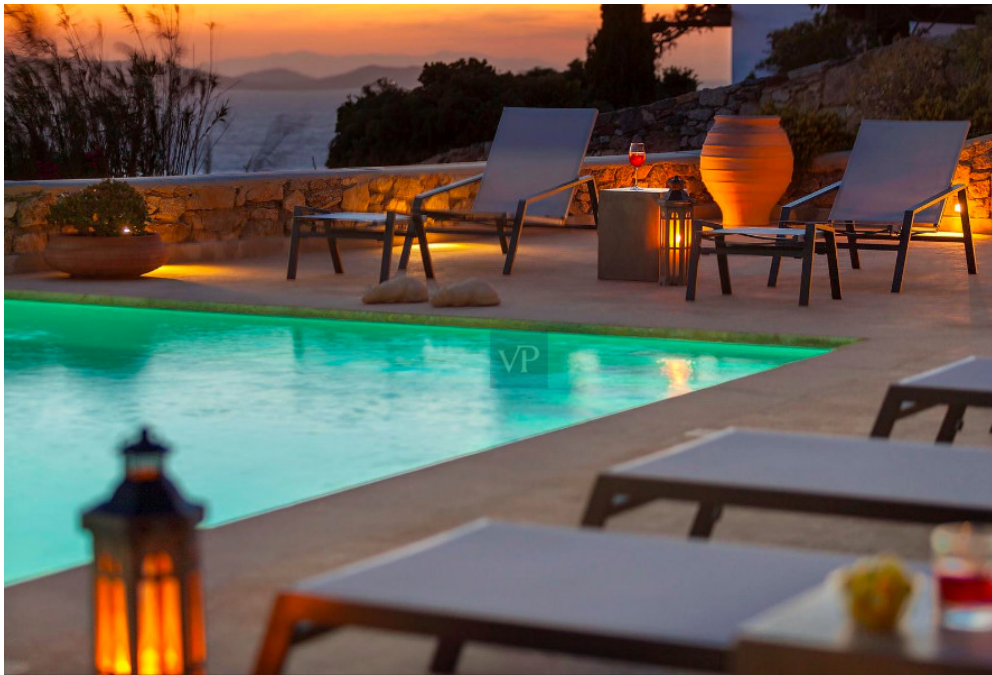

Property ID: GR23373021 - 84600 Mykonos – Kykladen

The property