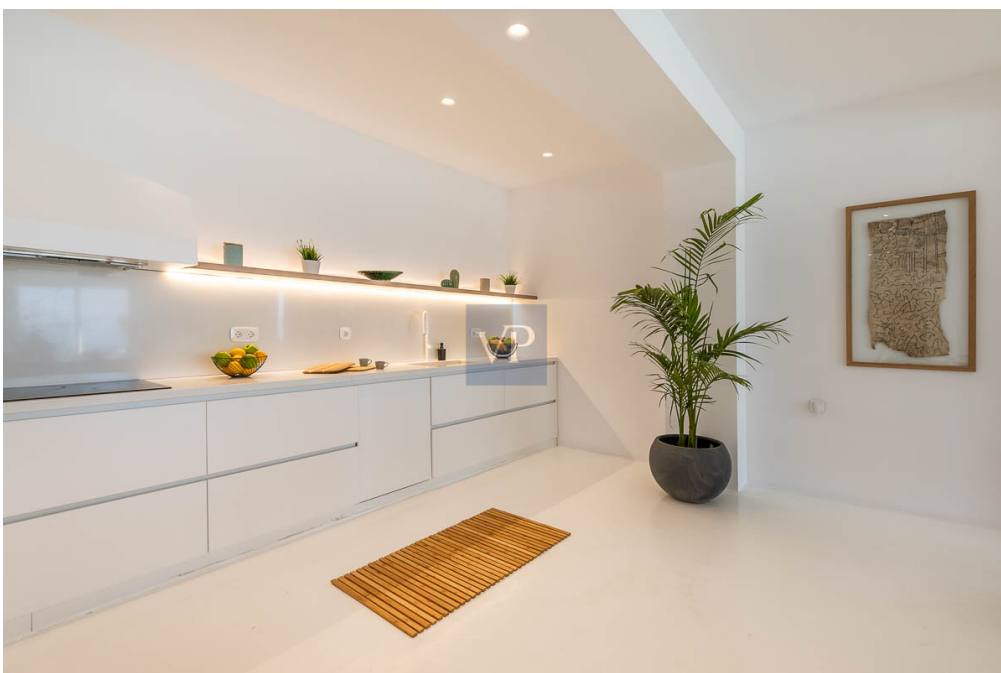

Property ID: GR23373010 - 84600 Mykonos – Kykladen

The property