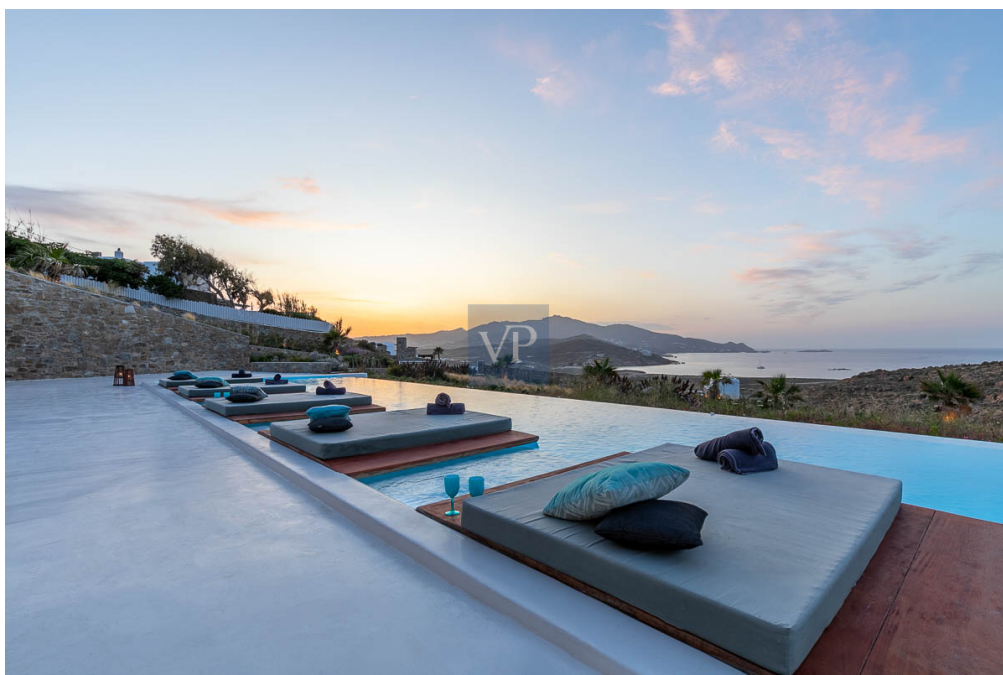

Property ID: GR23373010 - 84600 Mykonos – Kykladen

The property