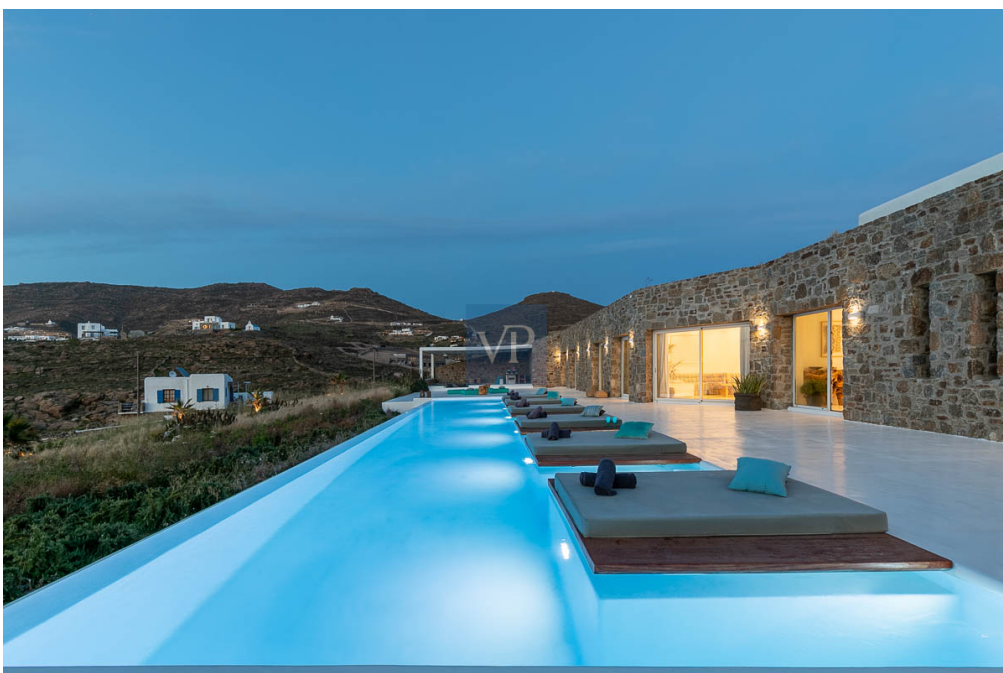

Property ID: GR23373010 - 84600 Mykonos – Kykladen

The property