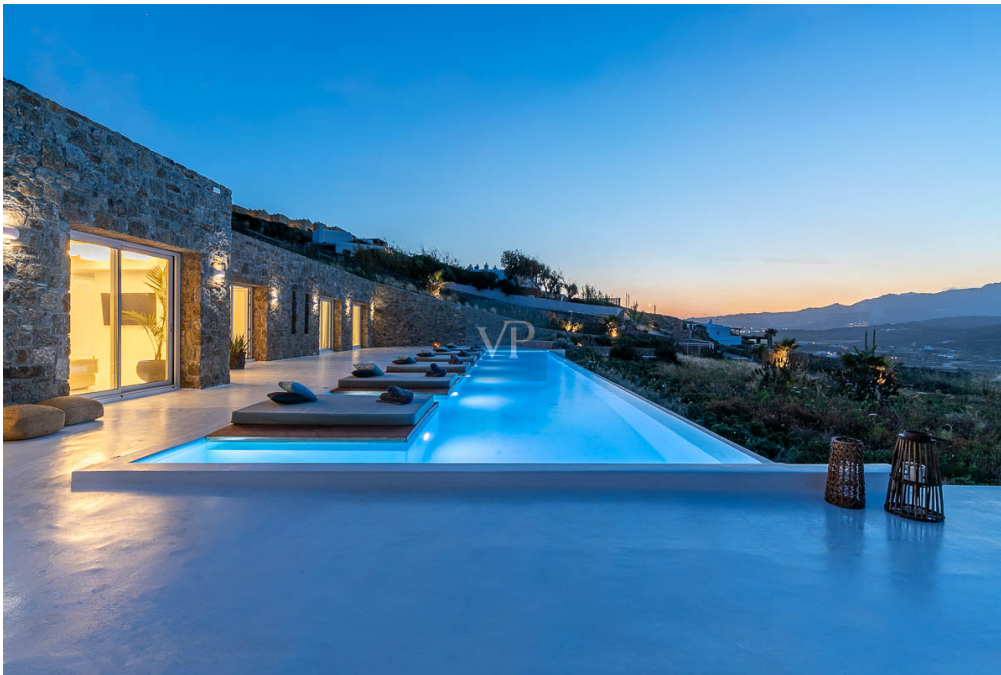

Property ID: GR23373010 - 84600 Mykonos – Kykladen

The property