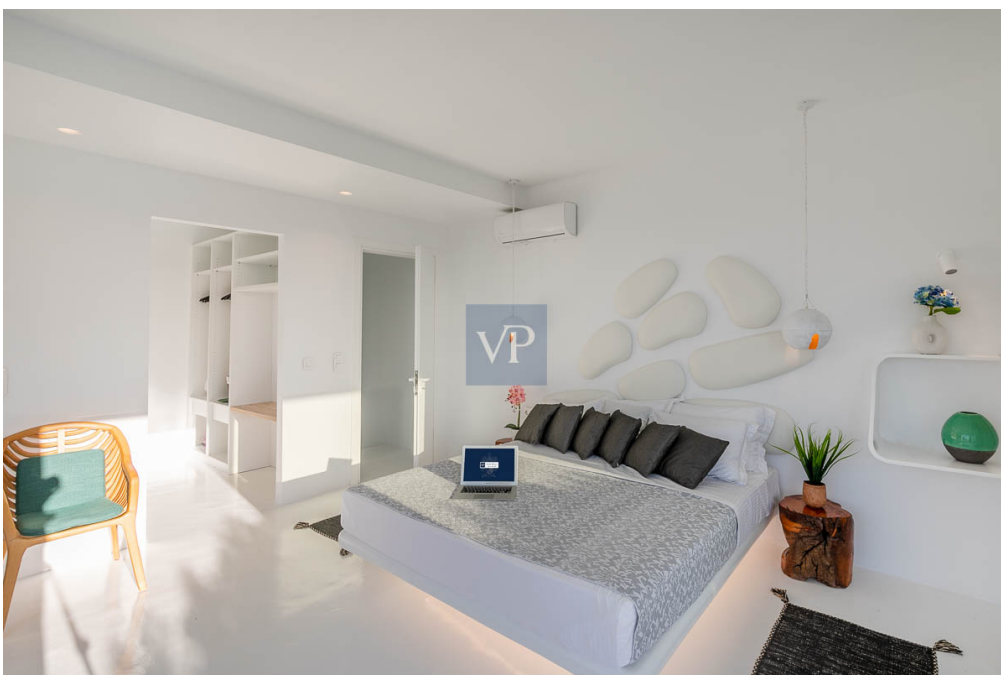

Property ID: GR23373010 - 84600 Mykonos – Kykladen

The property