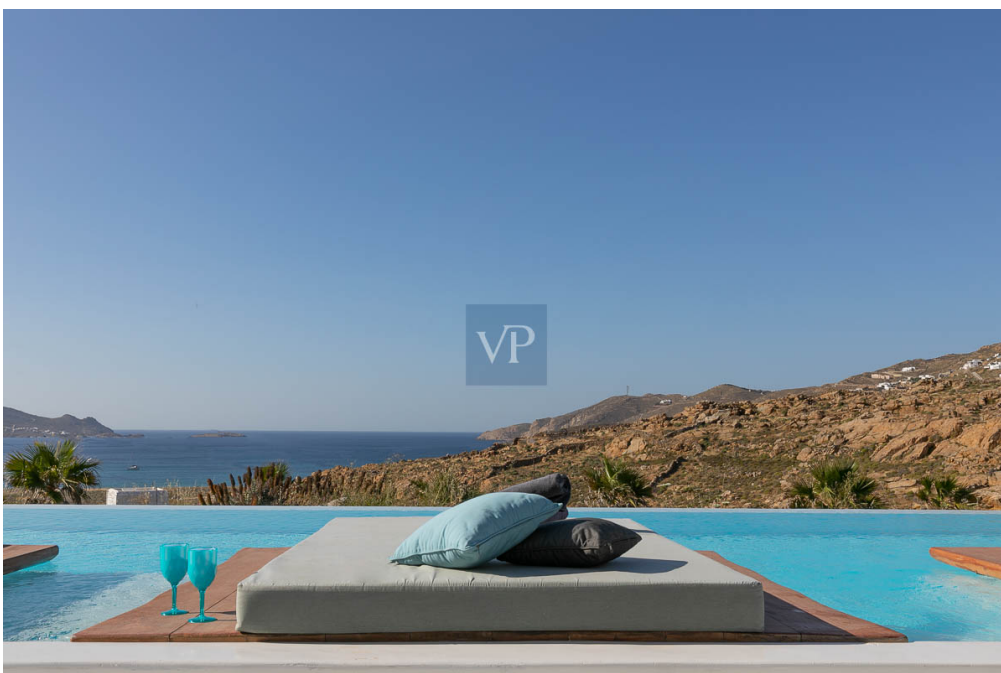

Property ID: GR23373010 - 84600 Mykonos – Kykladen

The property