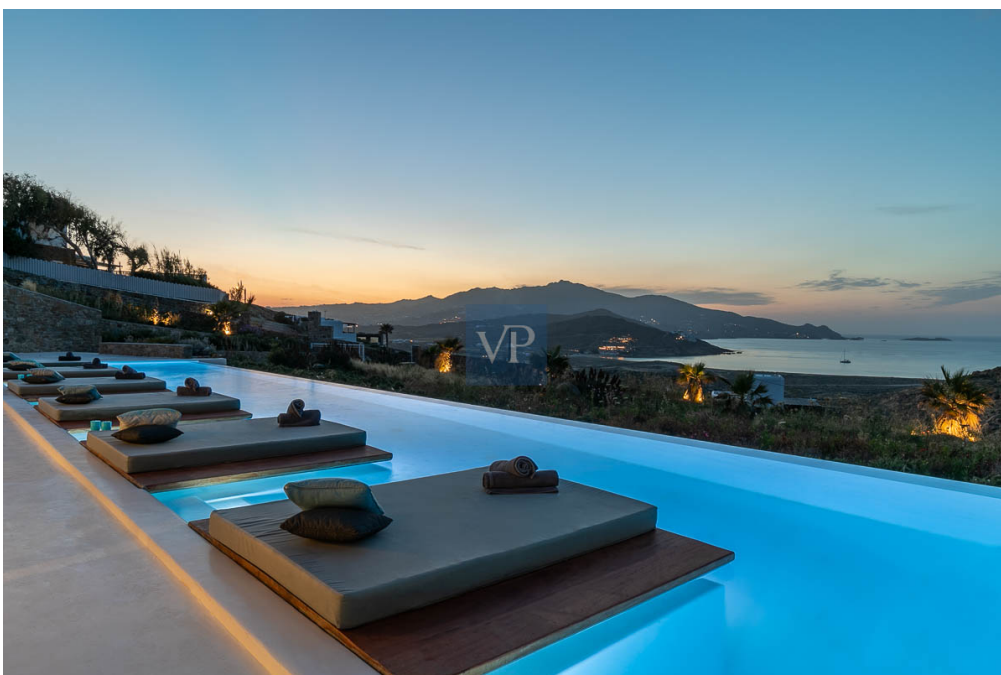

Property ID: GR23373010 - 84600 Mykonos – Kykladen

The property