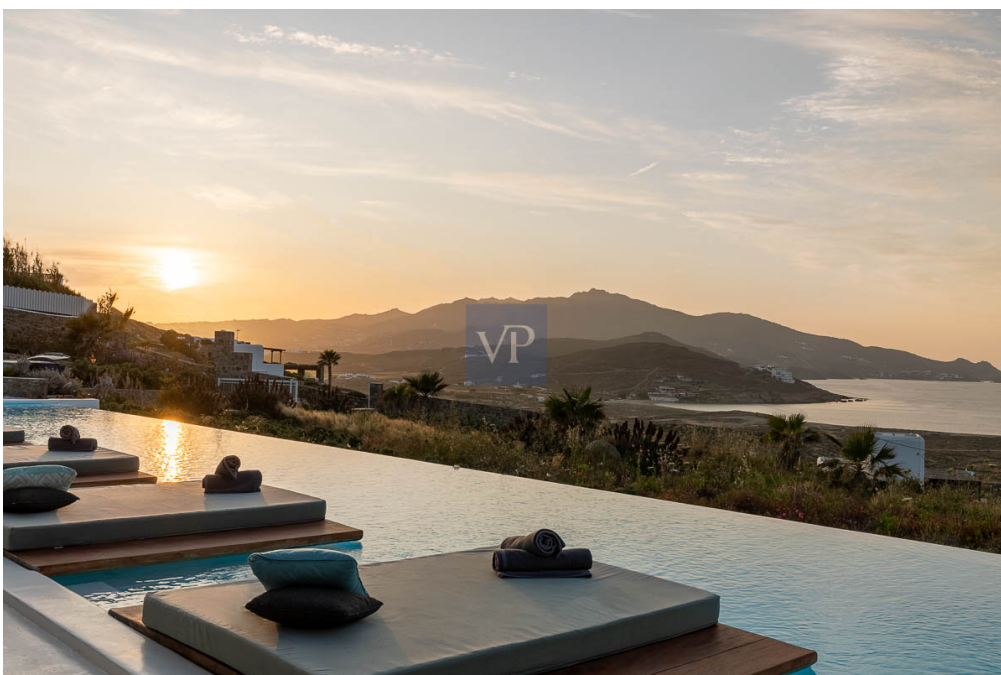

Property ID: GR23373010 - 84600 Mykonos – Kykladen

The property