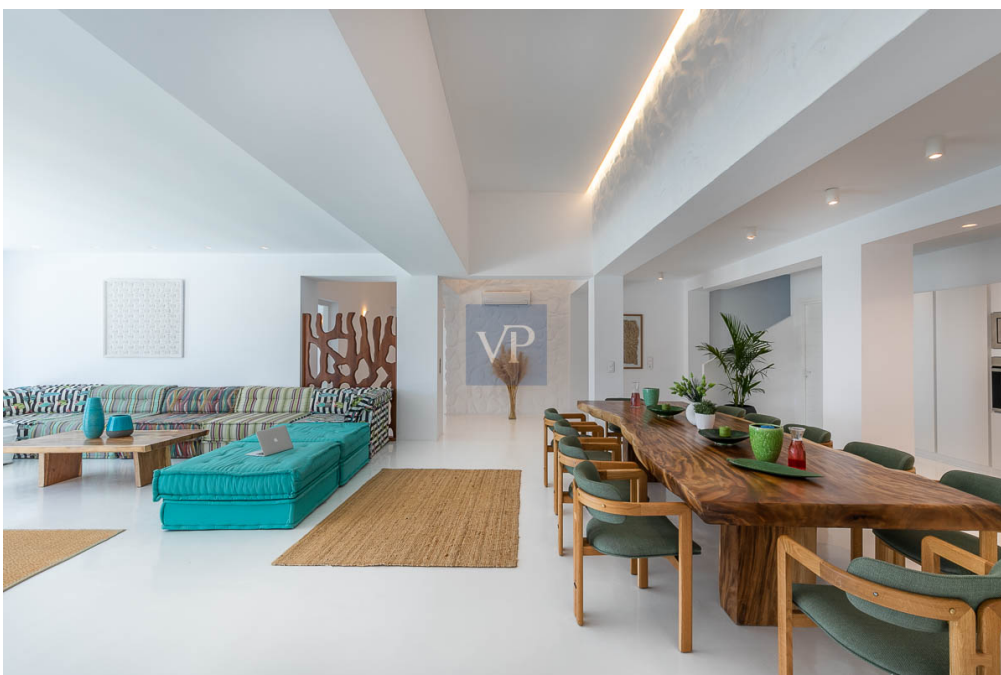

Property ID: GR23373010 - 84600 Mykonos – Kykladen

The property