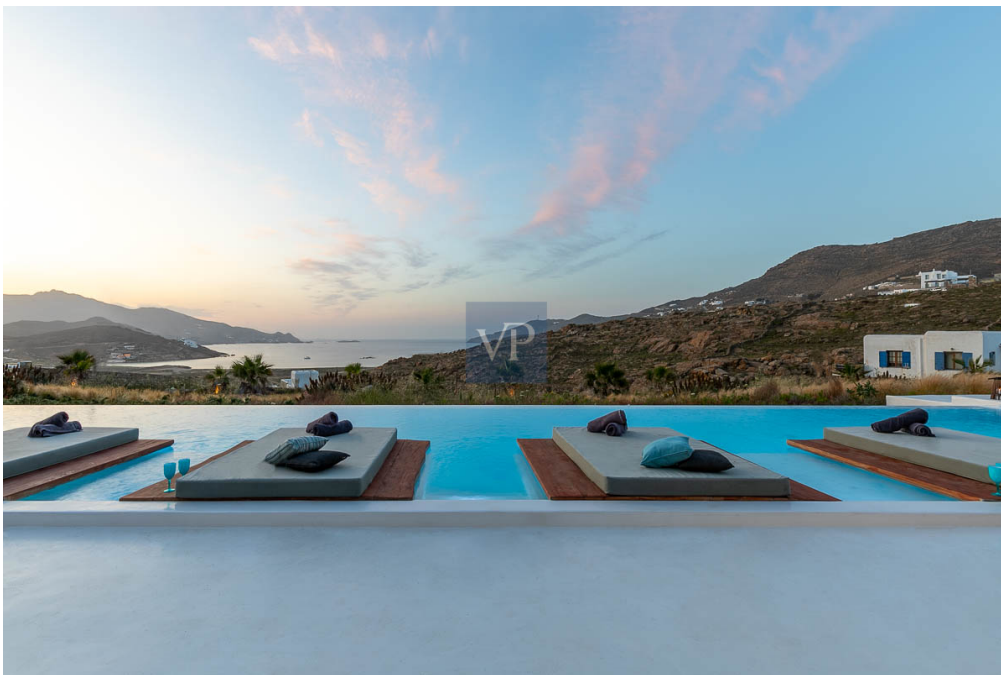

Property ID: GR23373010 - 84600 Mykonos – Kykladen

The property