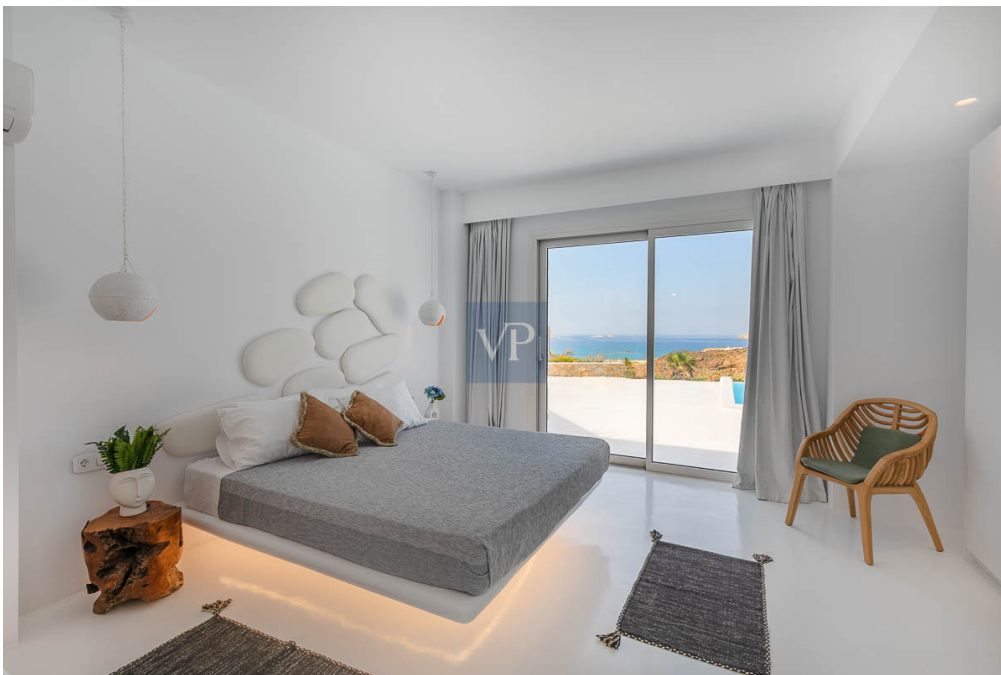

Property ID: GR23373010 - 84600 Mykonos – Kykladen

The property