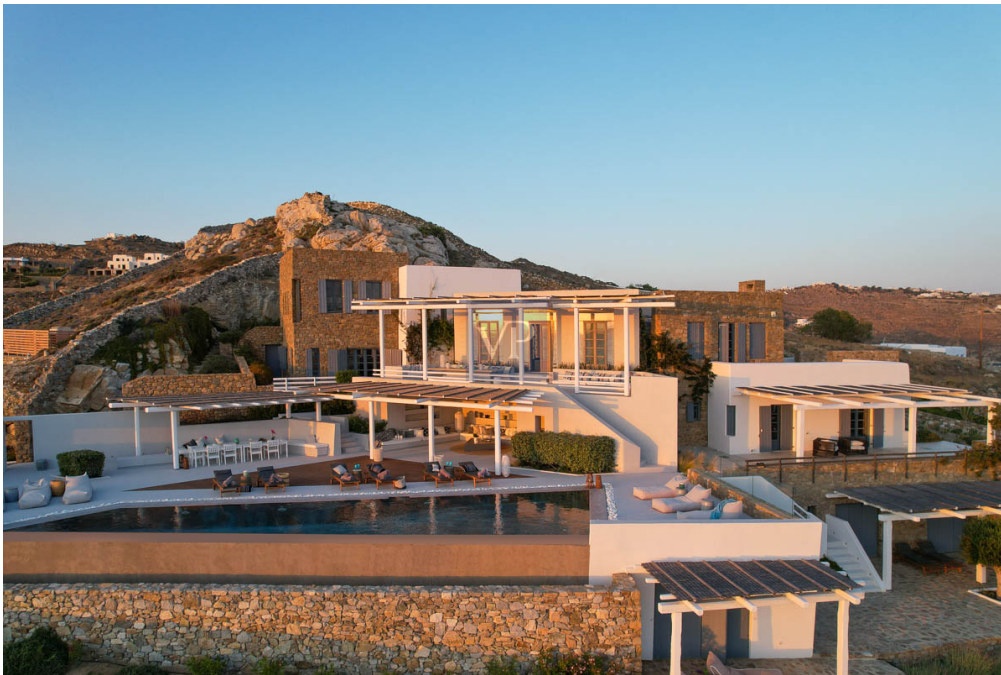

Property ID: GR23373008 - 84600 Mykonos – Kykladen

The property