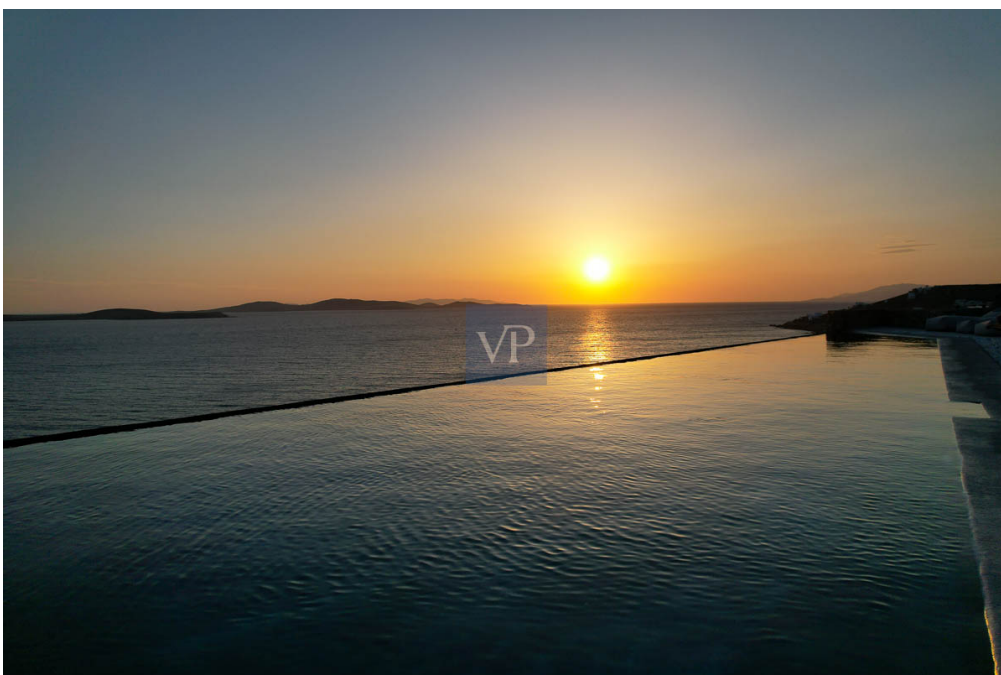

Property ID: GR23373008 - 84600 Mykonos – Kykladen

The property