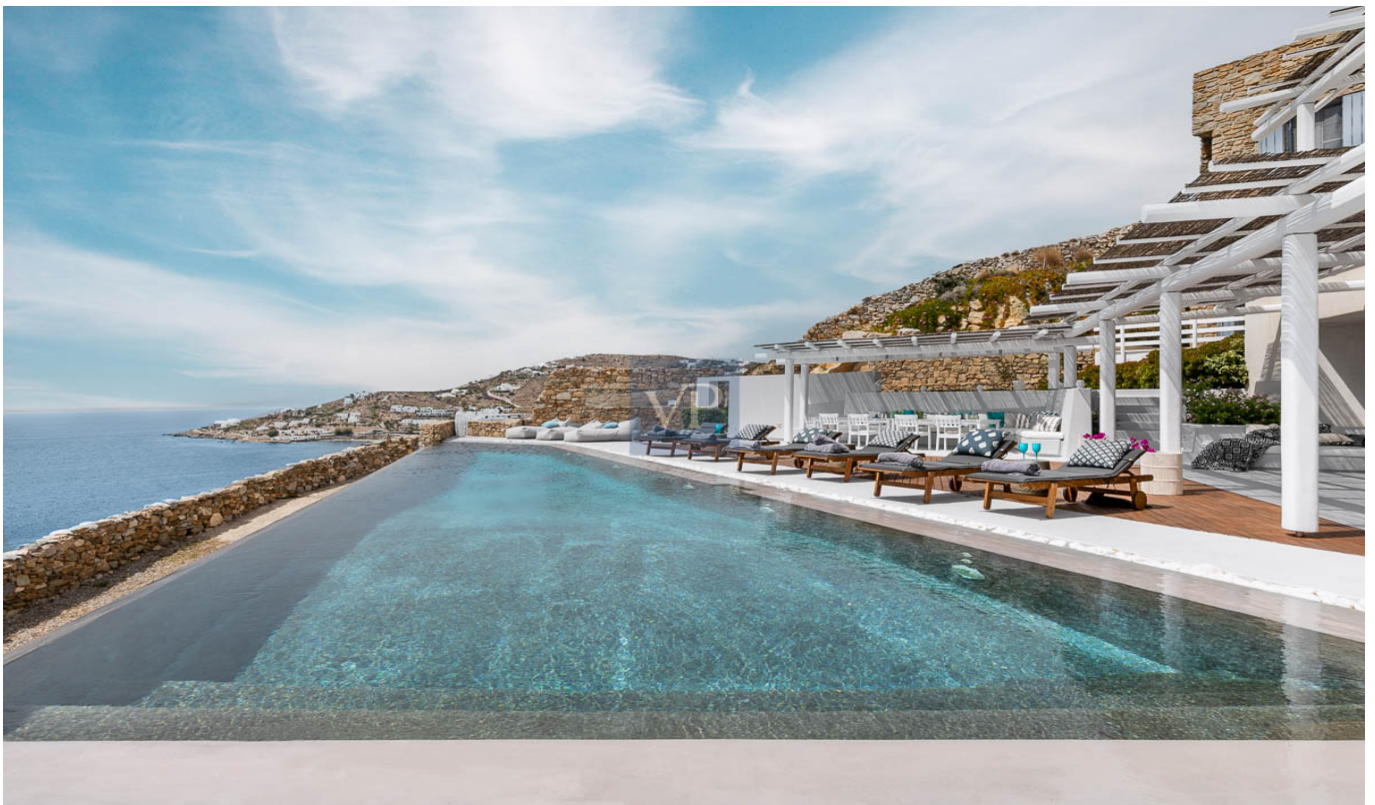

Mykonos – Kykladen

Property ID: GR23373008

PURCHASE PRICE: 6.950.000 EUR • LIVING SPACE: ca. 600 m² • LAND AREA: 4.100 m²