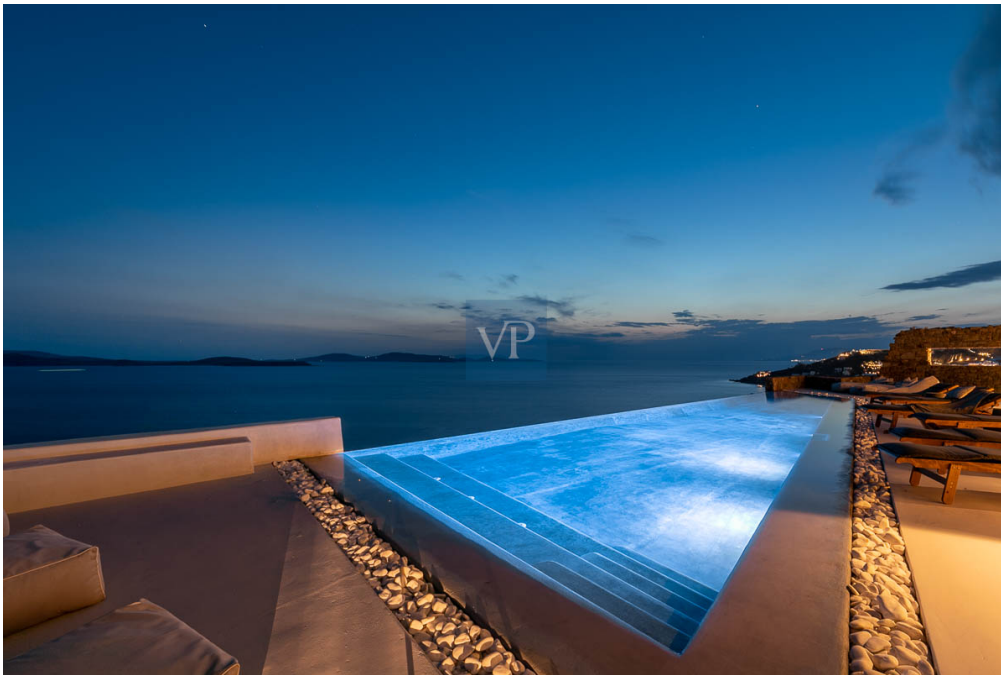

Property ID: GR23373008 - 84600 Mykonos – Kykladen

The property