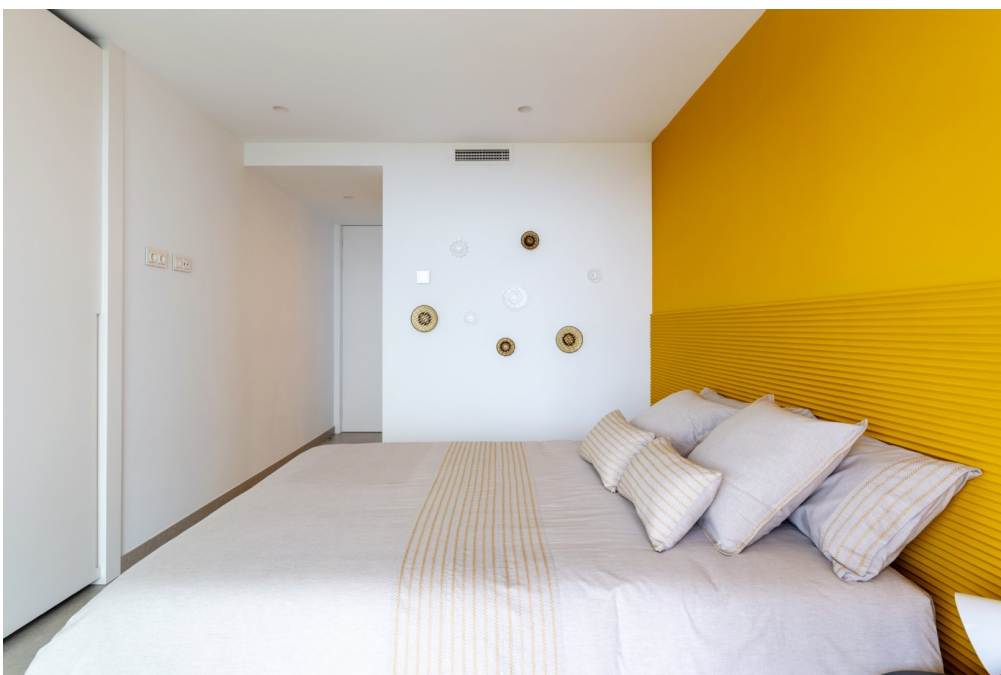

Property ID: VF8 - Altea – Residential area

The property