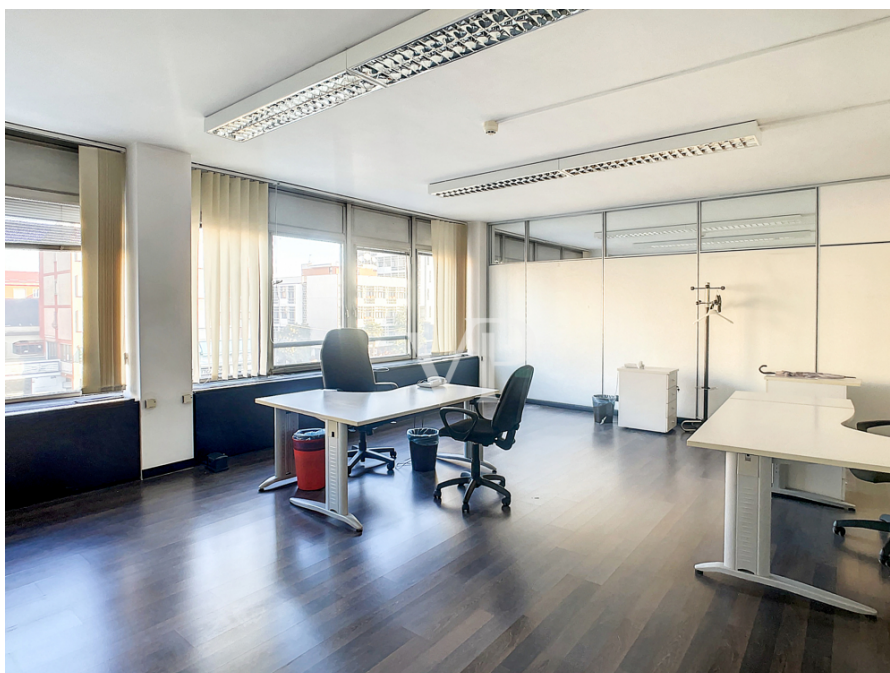

Property ID: IT22294129 - 20090 Trezzano sul Naviglio – Lombardei

The property