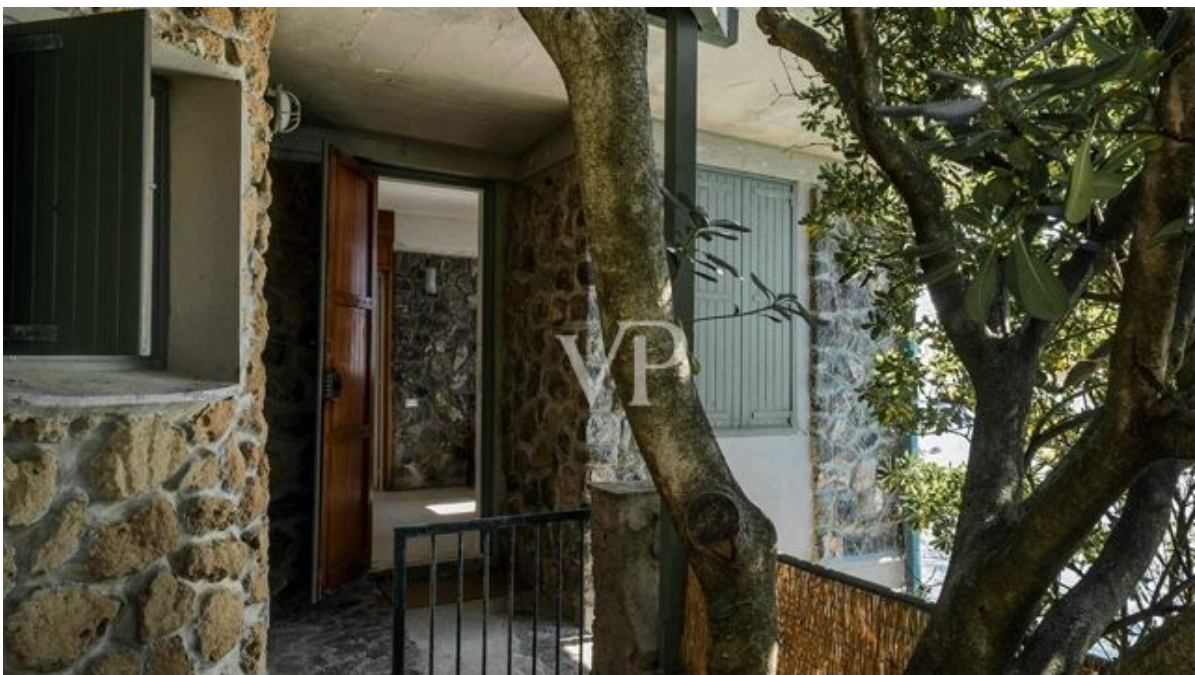

Property ID: IT254151927 - 57016 Rosignano Marittimo – Toscana

The property