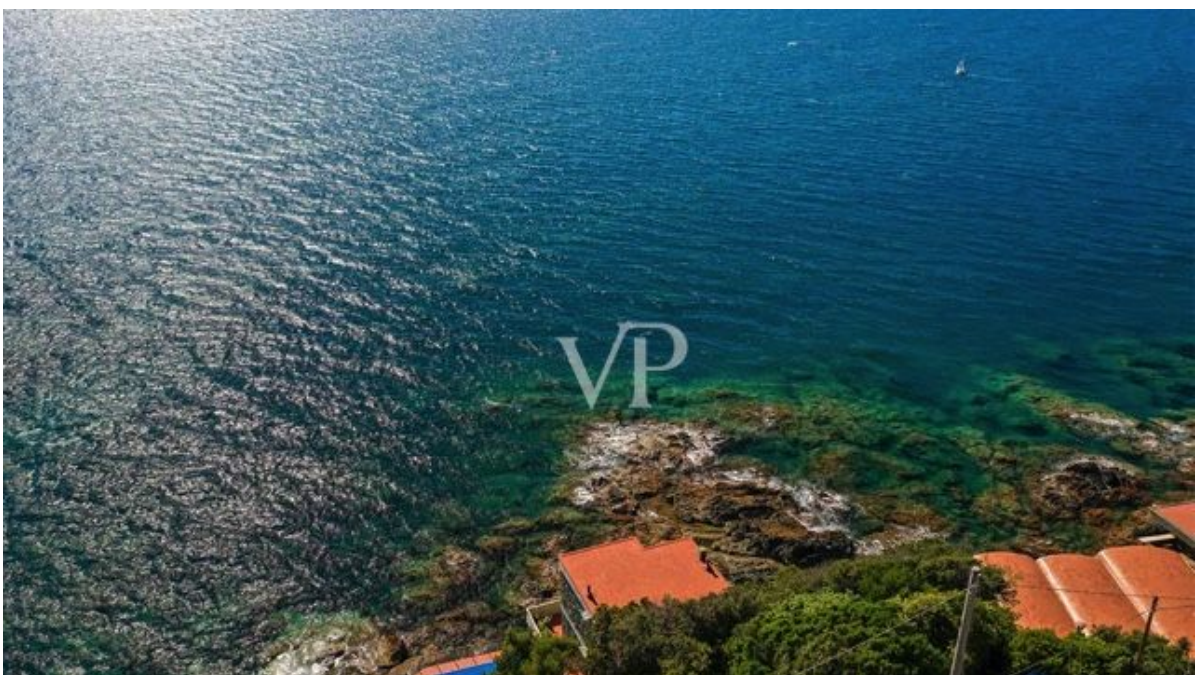

Property ID: IT254151927 - 57016 Rosignano Marittimo – Toscana

The property