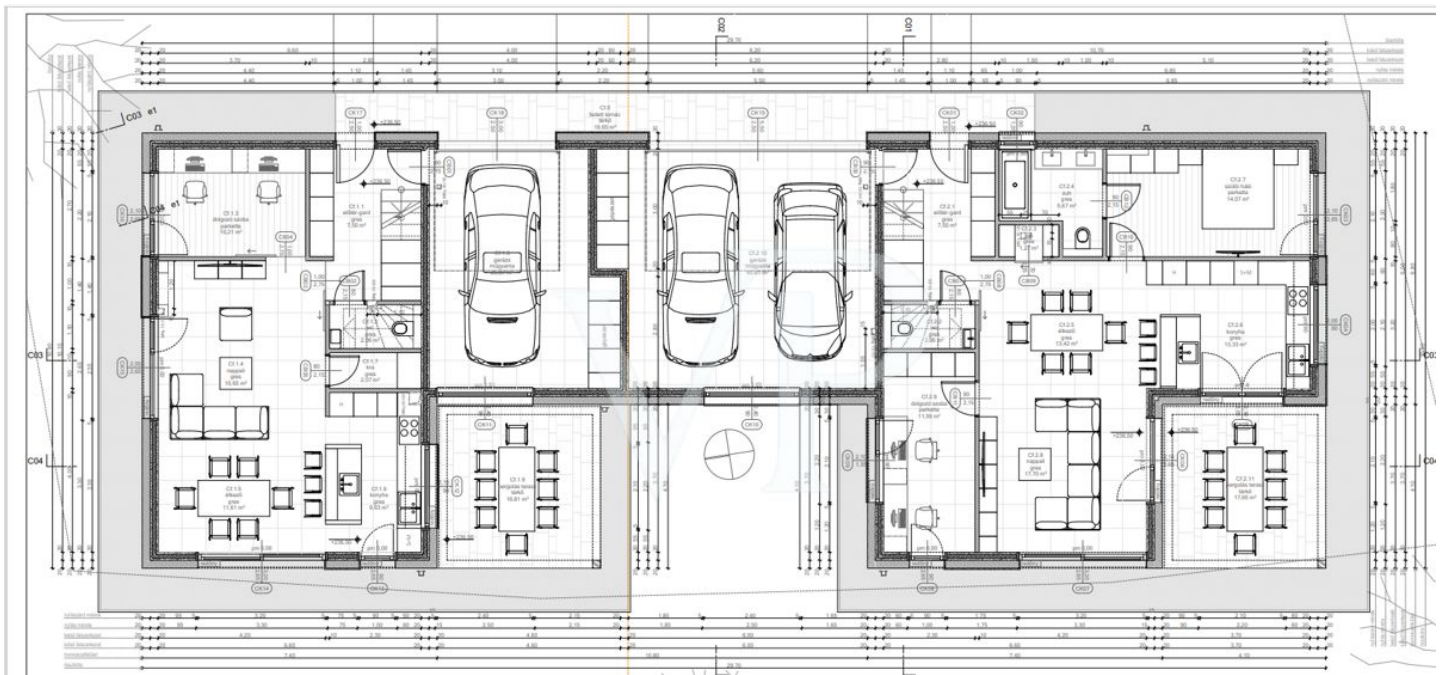

Property ID: HU23439368 - 2093 Budajen?

The property