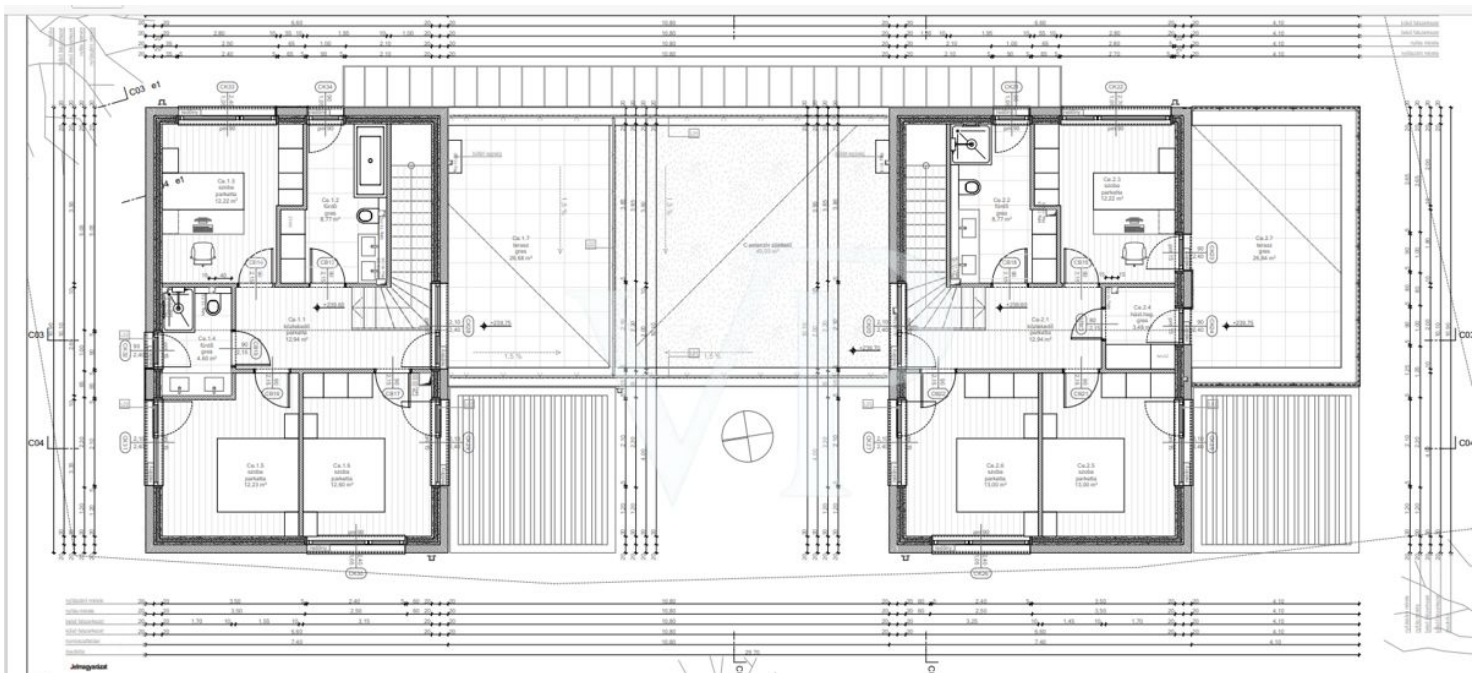

Property ID: HU23439368 - 2093 Budajen?

The property