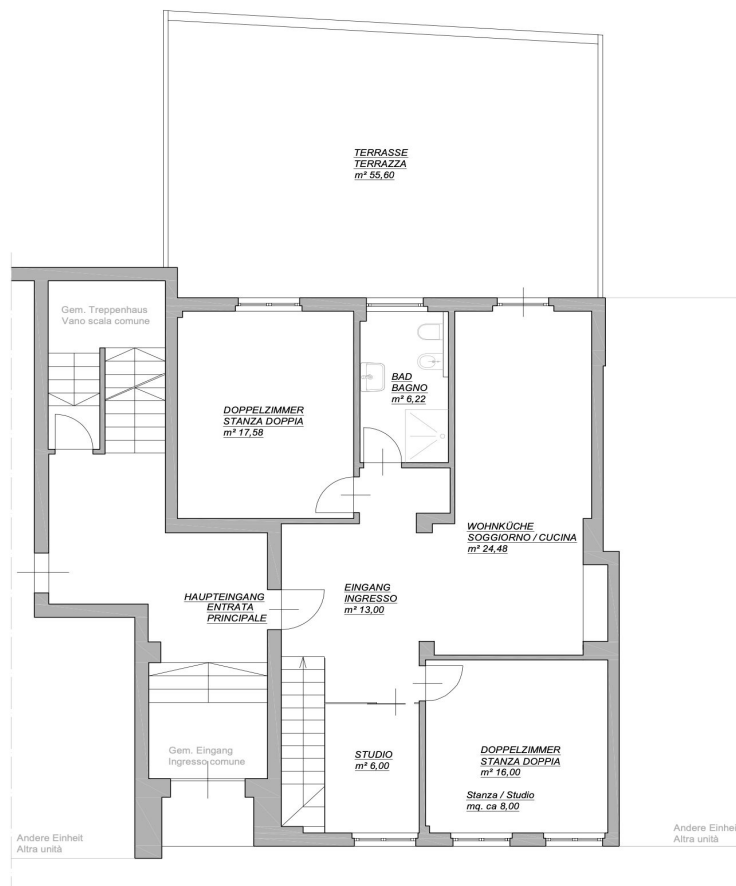

Property ID: IT244151150 - 39100 Bolzano – Südtirol [Trentino-Alto Adige]

Floor plans

Planimetria appartamento
Stato di fatto

VON POLL
REAL ESTATE®

Orientamento