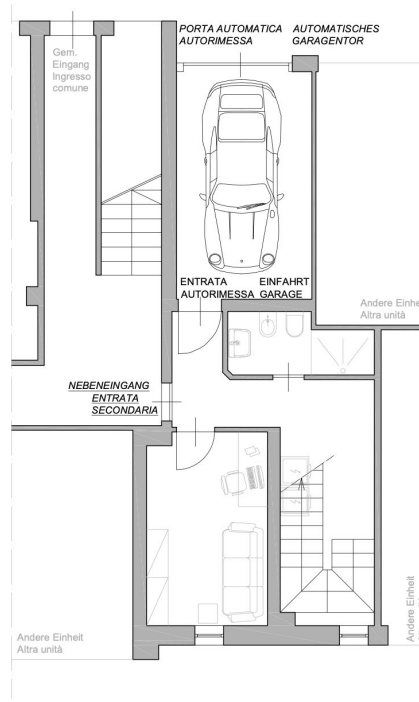

Commission	sujeto a comisión
Total Space	ca. 135 m ²
Usable Space	ca. 0 m ²
Equipment	Terrace

Property ID: IT244151150 - 39100 Bolzano – Südtirol [Trentino-Alto Adige]

Energy Data

Power Source

Gas

Property ID: IT244151150 - 39100 Bolzano – Südtirol [Trentino-Alto Adige]

VON POLL
REAL ESTATE®

Orientamento

Planimetria appartamento
Stato di fatto

Planimetria appartamento
Stato di fatto / distribuzione arredo

Orientamento

This floor plan is not to scale. The documents were given to us by the client. For this reason, we cannot guarantee the accuracy of the information.