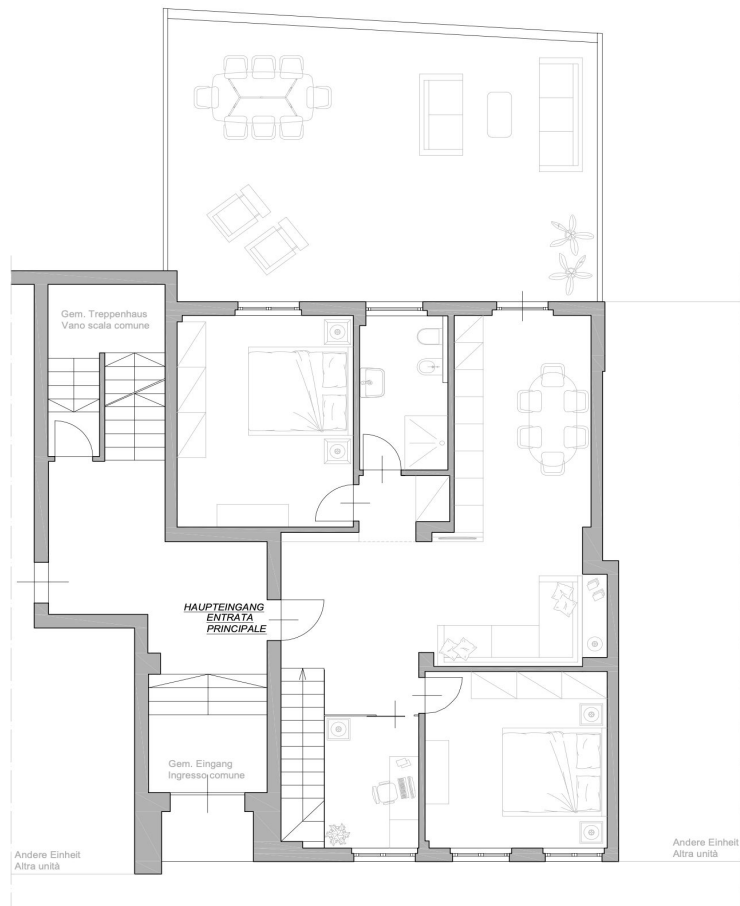

Commission	sujeto a comisión
Total Space	ca. 135 m ²
Usable Space	ca. 0 m ²
Equipment	Terrace

Property ID: IT244151150 - 39100 Bolzano – Südtirol [Trentino-Alto Adige]

Energy Data

Power Source

Gas

Property ID: IT244151150 - 39100 Bolzano – Südtirol [Trentino-Alto Adige]

VON POLL
REAL ESTATE®

Orientamento

Planimetria appartamento
Stato di fatto

Planimetria appartamento
Stato di fatto / distribuzione arredo

Orientamento

This floor plan is not to scale. The documents were given to us by the client. For this reason, we cannot guarantee the accuracy of the information.