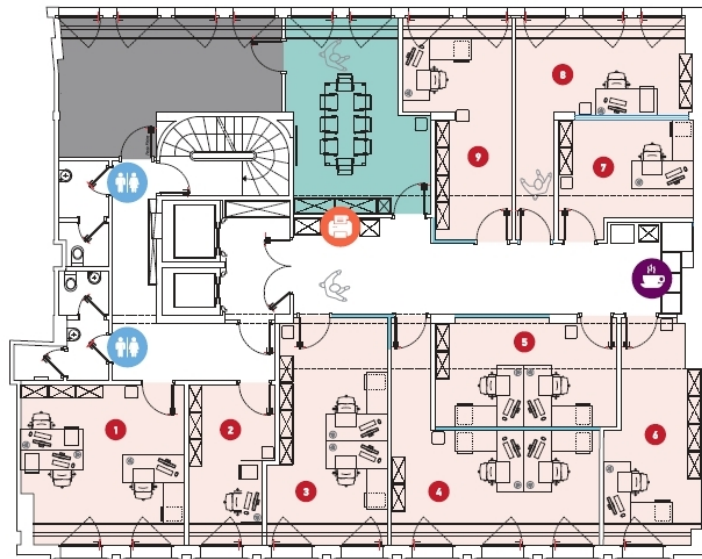

The property

Property ID: 14_4 - L-1660 Luxembourg-centre ville – CBD

The property

Property ID: 14_4 - L-1660 Luxembourg-centre ville – CBD

Floor plans

This floor plan is not to scale. The documents were given to us by the client. For this reason, we cannot guarantee the accuracy of the information.