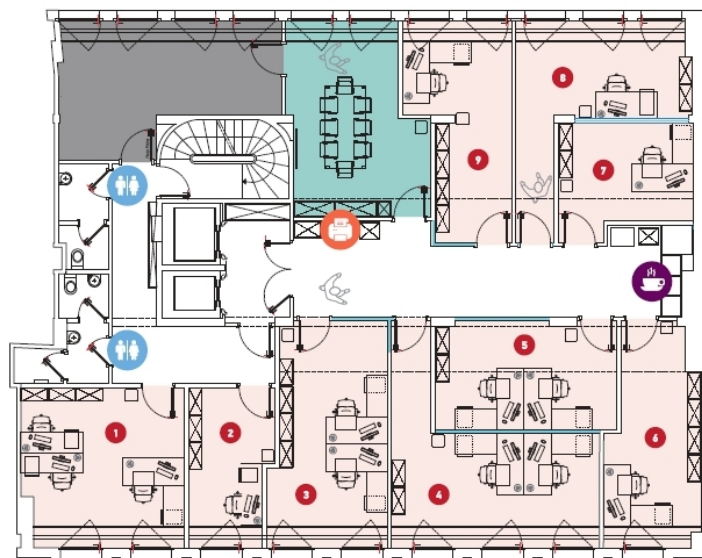

The property

Property ID: 14_4 - L-1660 Luxembourg-centre ville – CBD

The property

Property ID: 14_4 - L-1660 Luxembourg-centre ville – CBD

Floor plans

This floor plan is not to scale. The documents were given to us by the client. For this reason, we cannot guarantee the accuracy of the information.