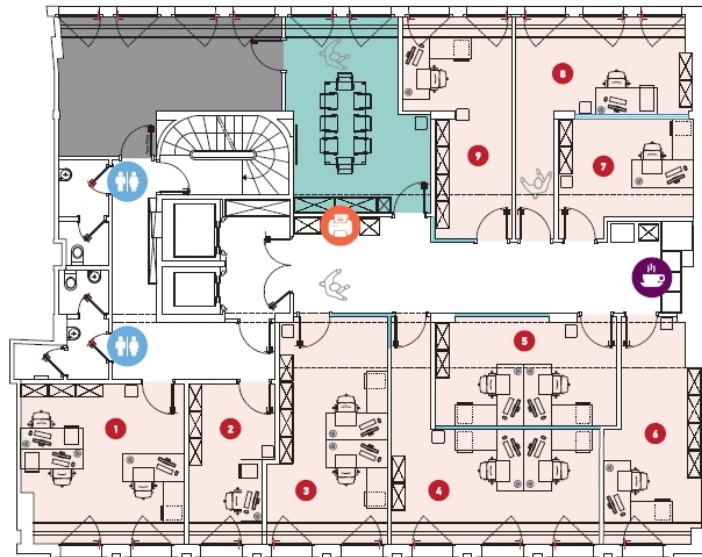

The property

Property ID: 14_4 - L-1660 Luxembourg-centre ville – CBD

The property

Property ID: 14_4 - L-1660 Luxembourg-centre ville – CBD

Floor plans

This floor plan is not to scale. The documents were given to us by the client. For this reason, we cannot guarantee the accuracy of the information.