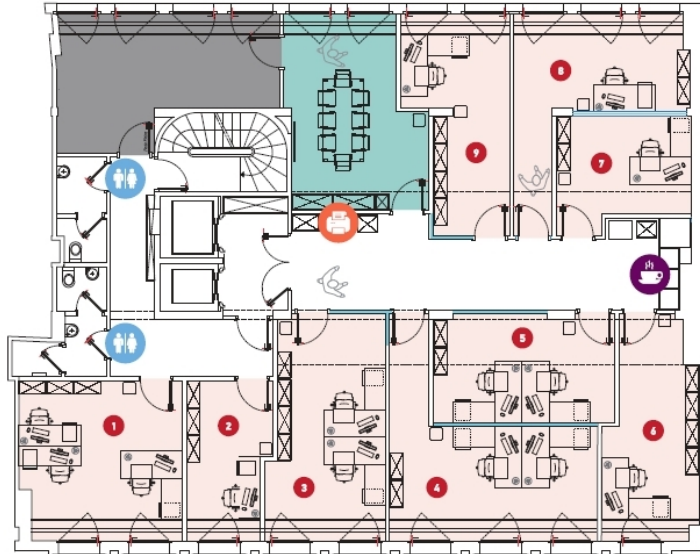

This floor plan is not to scale. The documents were given to us by the client. For this reason, we cannot guarantee the accuracy of the information.

Property ID: 14_3 - L-1660 Luxembourg-centre ville – CBD