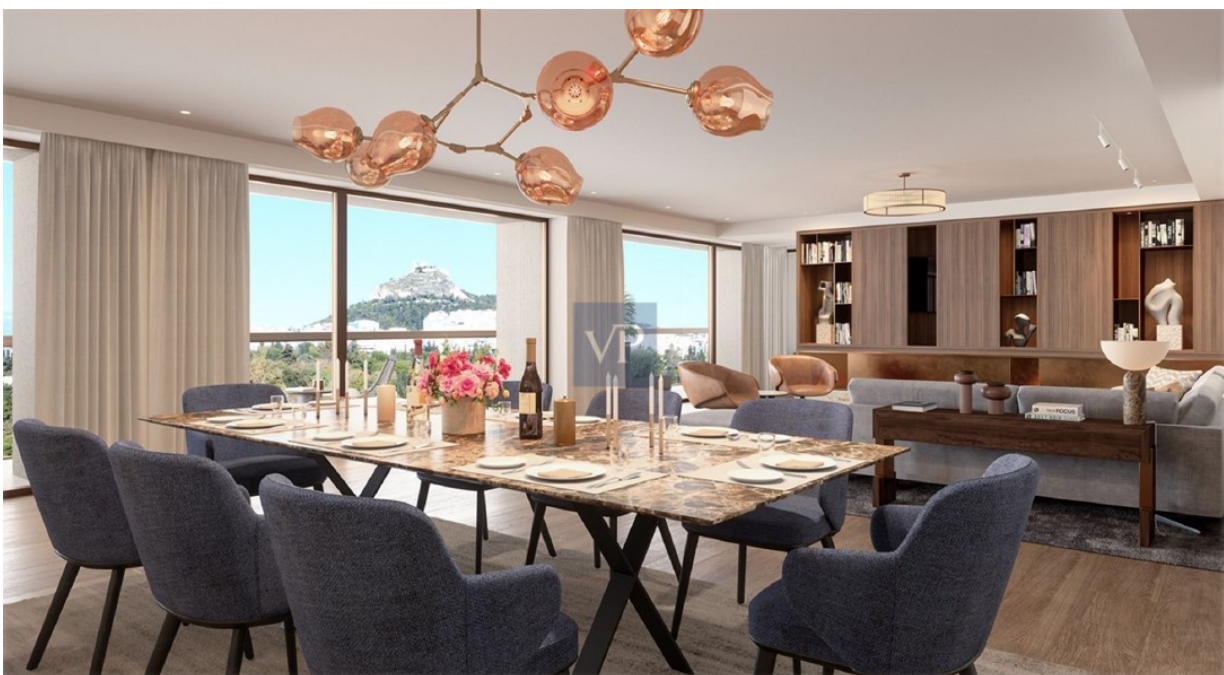

Objektnummer: 1062639 - 11636 Mets - Kalimarmaro, Athens Center

Auf einen Blick

Objektnummer	1062639	Wohnung	Etagenwohnung
Schlafzimmer	3	Gesamtfläche	ca. 237 m²
Badezimmer	2	Nutzfläche	ca. 0 m²

Objektnummer: 1062639 - 11636 Mets - Kalimarmaro, Athens Center

Die Immobilie