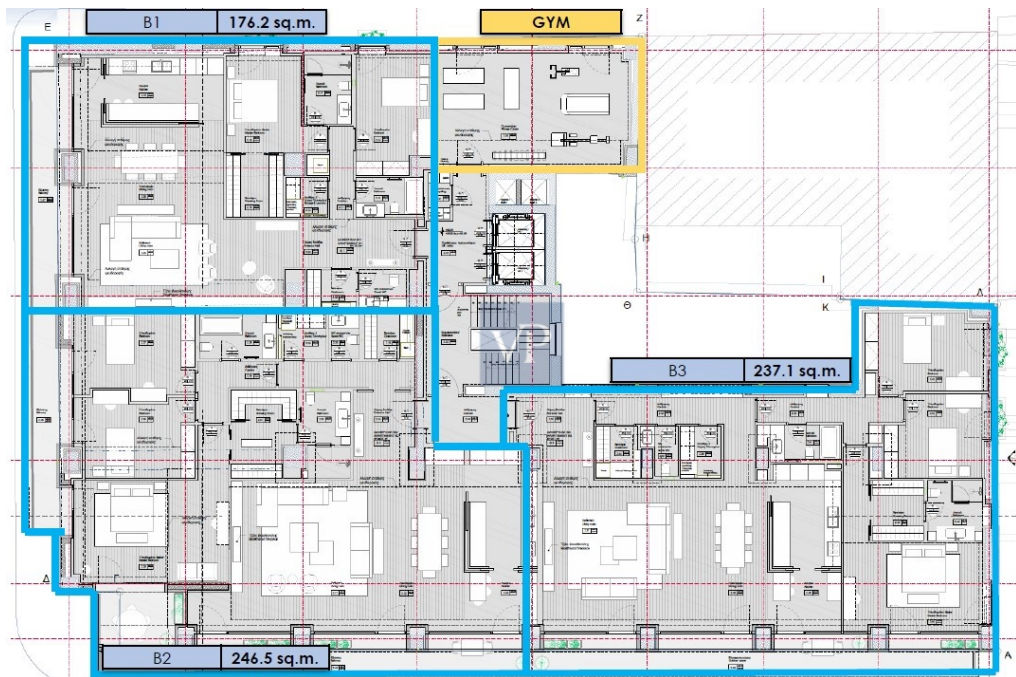

Objektnummer: 1062647 - 11636 Mets - Kalimarmaro, Athens Center

Die Immobilie